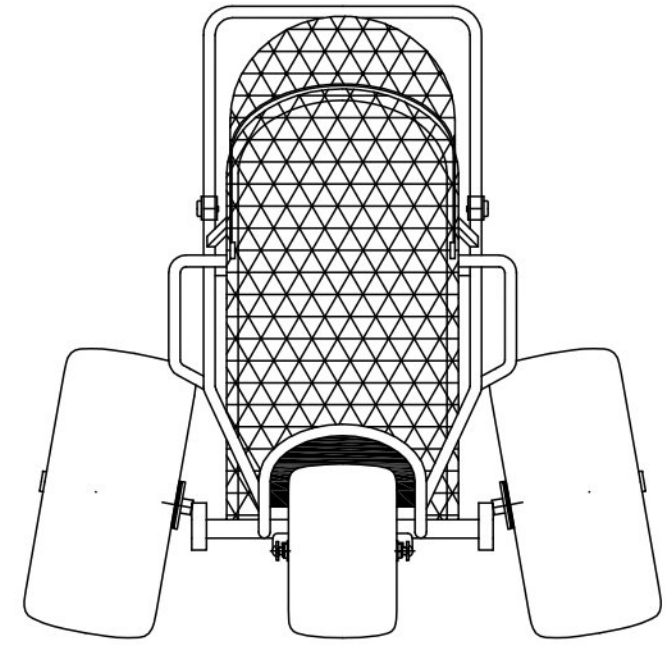

***) UPPER PART OF BODY MAX LENGTH

LENGTH = 118 cm

WIDTH MAX = 63 cm

A - A

36 cm

BEACH SET

SIZE:

BASIC DIMENSIONS:

LENGTH WITH 12" FRONT WHEEL = 167 cm

HEIGHT = 95 cm
HANDLE HEIGHT MAX - STANDARD = 110 cm
LONG = 117 cm

FRAME WIDTH = 63 cm
WHEEL TRACK MAX = 110 cm

16 cm

DIMENSIONS FOR TRANSPORT:

- *) LOWER PART OF BODY MAX LENGTH
- **) UPPER PART OF BODY MAX LENGTH

LENGTH = 138 cm

HEIGHT = 64 cm

WIDTH MAX = 63 cm

A - A

36 cm

ROVER

BEACH SET

SIZE:

BASIC DIMENSIONS:

HEIGHT = 103 cm
HANDLE HEIGHT MAX - STANDARD = 112 cm
LONG = 119 cm

FRAME WIDTH = 63 cm

WHEEL TRACK MAX = 110 cm

LENGTH WITH 12" FRONT WHEEL = 191 cm

DIMENSIONS FOR TRANSPORT:

- *) LOWER PART OF BODY MAX LENGTH
- **) UPPER PART OF BODY MAX LENGTH