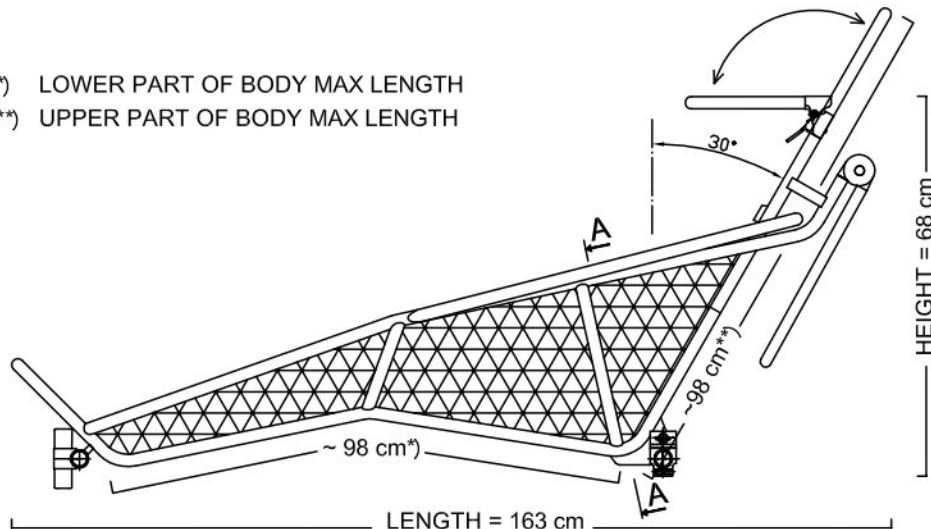

***) UPPER PART OF BODY MAX LENGTH

LENGTH = 118 cm

WIDTH MAX = 63 cm

A - A

36 cm

BEACH SET

SIZE:

BASIC DIMENSIONS:

LENGTH = 138 cm

HEIGHT = 64 cm

WIDTH MAX = 63 cm

A - A

36 cm

ROVER

BEACH SET

SIZE:

BASIC DIMENSIONS:

HEIGHT = 103 cm
HANDLE HEIGHT MAX - STANDARD = 112 cm
LONG = 119 cm

FRAME WIDTH = 63 cm

WHEEL TRACK MAX = 110 cm

LENGTH WITH 12" FRONT WHEEL = 191 cm

DIMENSIONS FOR TRANSPORT:

- *) LOWER PART OF BODY MAX LENGTH
- **) UPPER PART OF BODY MAX LENGTH

WIDTH MAX = 63 cm

A - A

36 cm