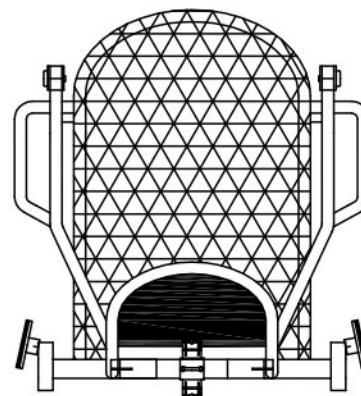

BEACH SET

SIZE:

BASIC DIMENSIONS:

LENGTH WITH 12" FRONT WHEEL = 143 cm

FRAME WIDTH = 63 cm

WHEEL TRACK MAX = 110 cm

DIMENSIONS FOR TRANSPORT:

*) LOWER PART OF BODY MAX LENGTH

***) UPPER PART OF BODY MAX LENGTH

LENGTH = 118 cm

WIDTH MAX = 63 cm

A - A

36 cm

BEACH SET

SIZE:

BASIC DIMENSIONS:

LENGTH = 138 cm

HEIGHT = 64 cm

WIDTH MAX = 63 cm

A - A

36 cm

ROVER

BEACH SET

SIZE:

BASIC DIMENSIONS:

HEIGHT = 103 cm
HANDLE HEIGHT MAX - STANDARD = 112 cm
LONG = 119 cm

FRAME WIDTH = 63 cm

WHEEL TRACK MAX = 110 cm

LENGTH WITH 12" FRONT WHEEL = 191 cm

DIMENSIONS FOR TRANSPORT:

- *) LOWER PART OF BODY MAX LENGTH
- **) UPPER PART OF BODY MAX LENGTH