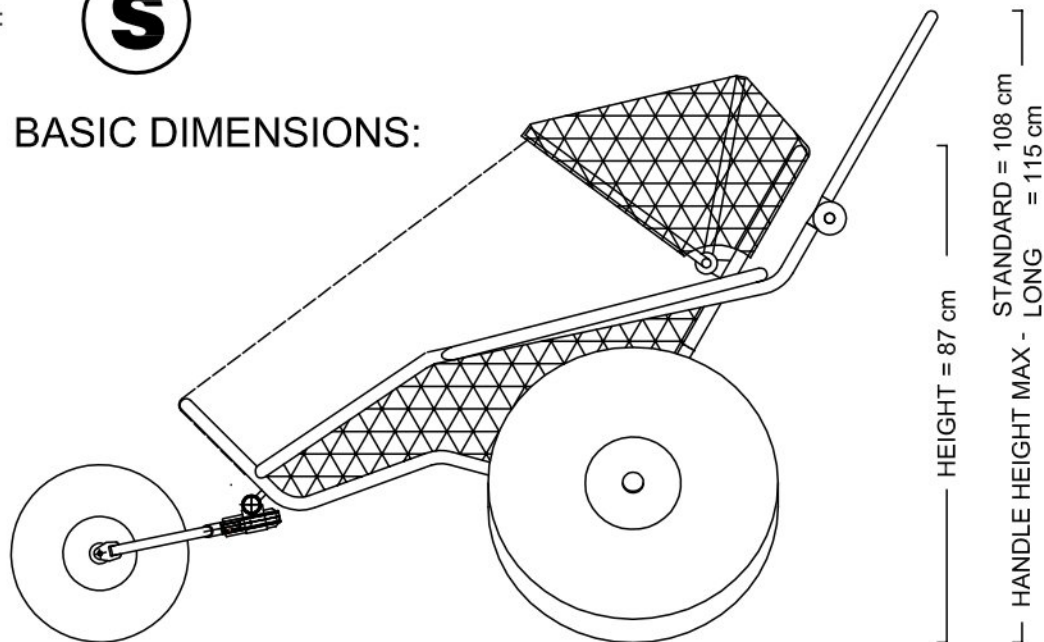

BEACH SET

SIZE:

BASIC DIMENSIONS:

LENGTH WITH 12" FRONT WHEEL = 143 cm

FRAME WIDTH = 63 cm

WHEEL TRACK MAX = 110 cm

DIMENSIONS FOR TRANSPORT:

*) LOWER PART OF BODY MAX LENGTH

***) UPPER PART OF BODY MAX LENGTH

LENGTH = 118 cm

WIDTH MAX = 63 cm

A - A

36 cm

BEACH SET

SIZE:

BASIC DIMENSIONS:

LENGTH = 138 cm

HEIGHT = 64 cm

WIDTH MAX = 63 cm

A - A

36 cm

ROVER

BEACH SET

SIZE:

BASIC DIMENSIONS:

HEIGHT = 103 cm
HANDLE HEIGHT MAX - STANDARD = 112 cm
LONG = 119 cm

FRAME WIDTH = 63 cm

WHEEL TRACK MAX = 110 cm

LENGTH WITH 12" FRONT WHEEL = 191 cm

DIMENSIONS FOR TRANSPORT:

- *) LOWER PART OF BODY MAX LENGTH
- **) UPPER PART OF BODY MAX LENGTH