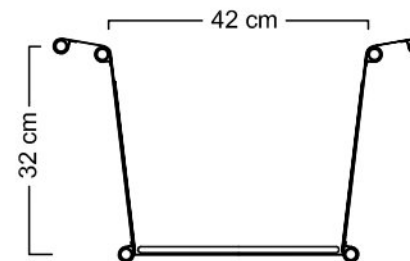

***) UPPER PART OF BODY MAX LENGTH

LENGTH = 118 cm

WIDTH MAX = 63 cm

A - A

36 cm

BEACH SET

SIZE:

BASIC DIMENSIONS:

LENGTH WITH 12" FRONT WHEEL = 167 cm

HEIGHT = 95 cm
HANDLE HEIGHT MAX - STANDARD = 110 cm
LONG = 117 cm

FRAME WIDTH = 63 cm
WHEEL TRACK MAX = 110 cm

16 cm

DIMENSIONS FOR TRANSPORT:

- *) LOWER PART OF BODY MAX LENGTH
- **) UPPER PART OF BODY MAX LENGTH

LENGTH = 138 cm

HEIGHT = 64 cm

WIDTH MAX = 63 cm

A - A

36 cm

ROVER

BEACH SET

SIZE:

BASIC DIMENSIONS:

HEIGHT = 103 cm
HANDLE HEIGHT MAX - STANDARD = 112 cm
LONG = 119 cm

FRAME WIDTH = 63 cm

WHEEL TRACK MAX = 110 cm

LENGTH WITH 12" FRONT WHEEL = 191 cm

DIMENSIONS FOR TRANSPORT:

- *) LOWER PART OF BODY MAX LENGTH
- **) UPPER PART OF BODY MAX LENGTH