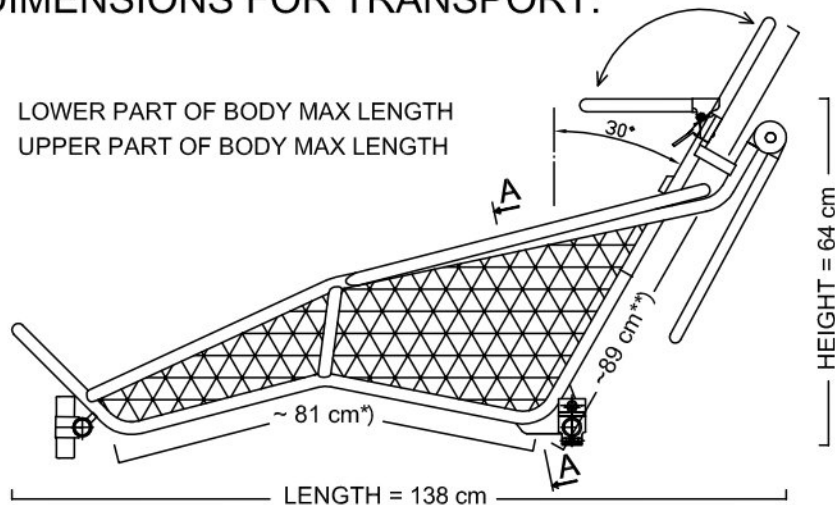

***) UPPER PART OF BODY MAX LENGTH

LENGTH = 118 cm

WIDTH MAX = 63 cm

A - A

36 cm

BEACH SET

SIZE:

BASIC DIMENSIONS:

LENGTH WITH 12" FRONT WHEEL = 167 cm

HEIGHT = 95 cm
HANDLE HEIGHT MAX - STANDARD = 110 cm
LONG = 117 cm

FRAME WIDTH = 63 cm
WHEEL TRACK MAX = 110 cm

16 cm

DIMENSIONS FOR TRANSPORT:

- *) LOWER PART OF BODY MAX LENGTH
- **) UPPER PART OF BODY MAX LENGTH

LENGTH = 138 cm

HEIGHT = 64 cm

WIDTH MAX = 63 cm

A - A

36 cm

ROVER

BEACH SET

SIZE:

BASIC DIMENSIONS:

HEIGHT = 103 cm
HANDLE HEIGHT MAX - STANDARD = 112 cm
LONG = 119 cm

FRAME WIDTH = 63 cm

WHEEL TRACK MAX = 110 cm

LENGTH WITH 12" FRONT WHEEL = 191 cm

DIMENSIONS FOR TRANSPORT:

- *) LOWER PART OF BODY MAX LENGTH
- **) UPPER PART OF BODY MAX LENGTH