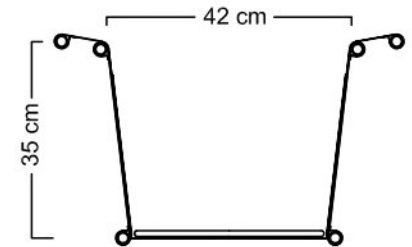

***) UPPER PART OF BODY MAX LENGTH

LENGTH = 118 cm

WIDTH MAX = 63 cm

A - A

36 cm

BEACH SET

SIZE:

BASIC DIMENSIONS:

LENGTH = 138 cm

HEIGHT = 64 cm

WIDTH MAX = 63 cm

A - A

36 cm

ROVER

BEACH SET

SIZE:

BASIC DIMENSIONS:

HEIGHT = 103 cm
HANDLE HEIGHT MAX - STANDARD = 112 cm
LONG = 119 cm

FRAME WIDTH = 63 cm

WHEEL TRACK MAX = 110 cm

LENGTH WITH 12" FRONT WHEEL = 191 cm

DIMENSIONS FOR TRANSPORT:

- *) LOWER PART OF BODY MAX LENGTH
- **) UPPER PART OF BODY MAX LENGTH

WIDTH MAX = 63 cm

A - A

36 cm