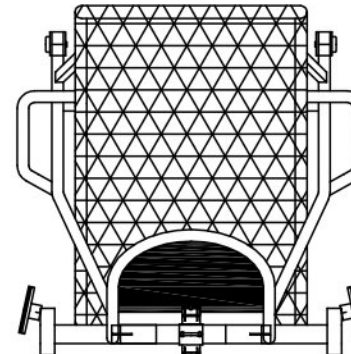

***) UPPER PART OF BODY MAX LENGTH

LENGTH = 118 cm

WIDTH MAX = 63 cm

A - A

36 cm

BEACH SET

SIZE:

BASIC DIMENSIONS:

LENGTH WITH 12" FRONT WHEEL = 167 cm

HEIGHT = 95 cm
HANDLE HEIGHT MAX - STANDARD = 110 cm
LONG = 117 cm

FRAME WIDTH = 63 cm
WHEEL TRACK MAX = 110 cm

16 cm

DIMENSIONS FOR TRANSPORT:

- *) LOWER PART OF BODY MAX LENGTH
- **) UPPER PART OF BODY MAX LENGTH

LENGTH = 138 cm

HEIGHT = 64 cm

WIDTH MAX = 63 cm

A - A

36 cm

ROVER

BEACH SET

SIZE:

BASIC DIMENSIONS:

HEIGHT = 103 cm
HANDLE HEIGHT MAX - STANDARD = 112 cm
LONG = 119 cm

FRAME WIDTH = 63 cm

WHEEL TRACK MAX = 110 cm

LENGTH WITH 12" FRONT WHEEL = 191 cm

DIMENSIONS FOR TRANSPORT:

- *) LOWER PART OF BODY MAX LENGTH
- **) UPPER PART OF BODY MAX LENGTH