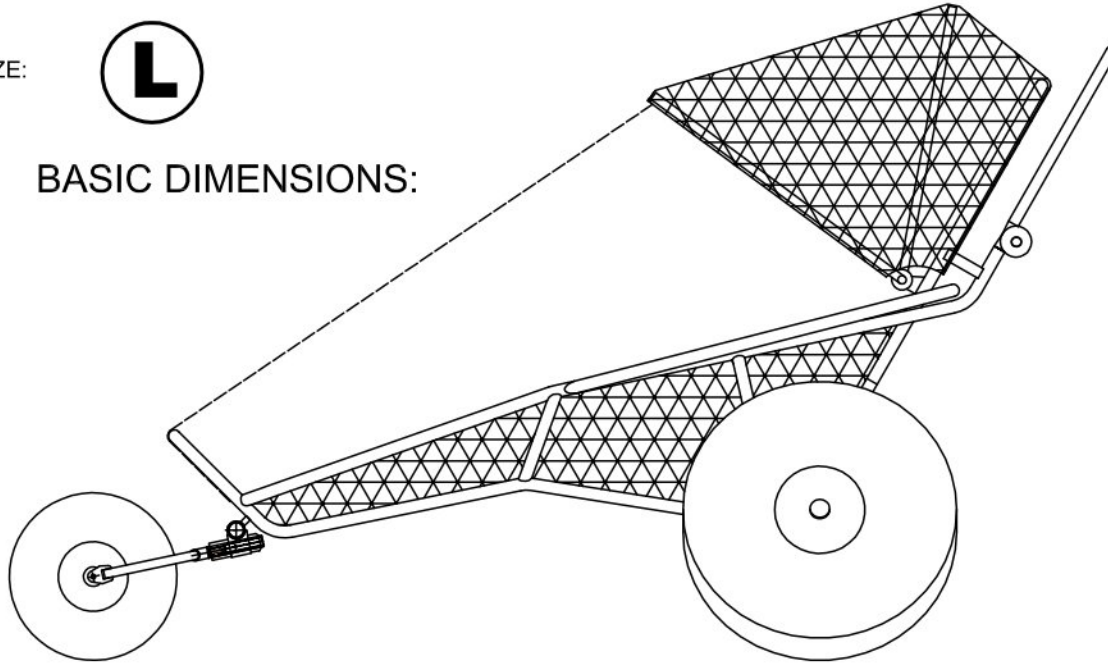

LENGTH = 138 cm

HEIGHT = 64 cm

WIDTH MAX = 63 cm

A - A

36 cm

ROVER

BEACH SET

SIZE:

BASIC DIMENSIONS:

HEIGHT = 103 cm
HANDLE HEIGHT MAX - STANDARD = 112 cm
LONG = 119 cm

FRAME WIDTH = 63 cm

WHEEL TRACK MAX = 110 cm

LENGTH WITH 12" FRONT WHEEL = 191 cm

DIMENSIONS FOR TRANSPORT:

- *) LOWER PART OF BODY MAX LENGTH
- **) UPPER PART OF BODY MAX LENGTH