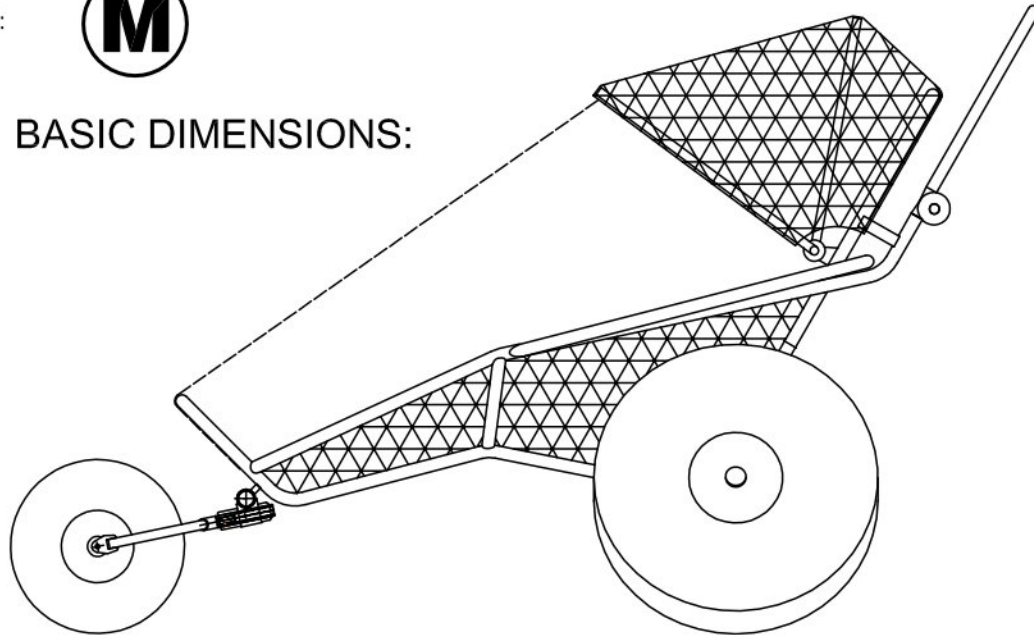

BEACH SET

SIZE:

BASIC DIMENSIONS:

LENGTH WITH 12" FRONT WHEEL = 143 cm

FRAME WIDTH = 63 cm

WHEEL TRACK MAX = 110 cm

DIMENSIONS FOR TRANSPORT:

*) LOWER PART OF BODY MAX LENGTH

***) UPPER PART OF BODY MAX LENGTH

LENGTH = 118 cm

WIDTH MAX = 63 cm

A - A

36 cm

BEACH SET

SIZE:

BASIC DIMENSIONS:

LENGTH = 138 cm

HEIGHT = 64 cm

WIDTH MAX = 63 cm

A - A

36 cm

ROVER

BEACH SET

SIZE:

BASIC DIMENSIONS:

HEIGHT = 103 cm
HANDLE HEIGHT MAX - STANDARD = 112 cm
LONG = 119 cm

FRAME WIDTH = 63 cm

WHEEL TRACK MAX = 110 cm

LENGTH WITH 12" FRONT WHEEL = 191 cm

DIMENSIONS FOR TRANSPORT:

- *) LOWER PART OF BODY MAX LENGTH
- **) UPPER PART OF BODY MAX LENGTH