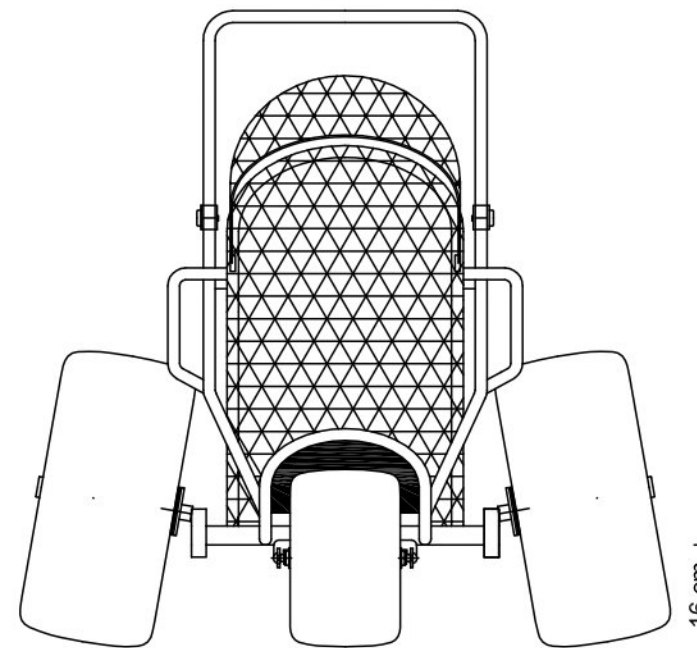

BEACH SET

SIZE:

BASIC DIMENSIONS:

LENGTH WITH 12" FRONT WHEEL = 143 cm

FRAME WIDTH = 63 cm

WHEEL TRACK MAX = 110 cm

DIMENSIONS FOR TRANSPORT:

*) LOWER PART OF BODY MAX LENGTH

***) UPPER PART OF BODY MAX LENGTH

LENGTH = 118 cm

WIDTH MAX = 63 cm

A - A

36 cm

BEACH SET

SIZE:

BASIC DIMENSIONS:

LENGTH WITH 12" FRONT WHEEL = 167 cm

HEIGHT = 95 cm
HANDLE HEIGHT MAX - STANDARD = 110 cm
LONG = 117 cm

FRAME WIDTH = 63 cm
WHEEL TRACK MAX = 110 cm

16 cm

DIMENSIONS FOR TRANSPORT:

- *) LOWER PART OF BODY MAX LENGTH
- **) UPPER PART OF BODY MAX LENGTH

LENGTH = 138 cm

HEIGHT = 64 cm

WIDTH MAX = 63 cm

A - A

36 cm

ROVER

BEACH SET

SIZE: