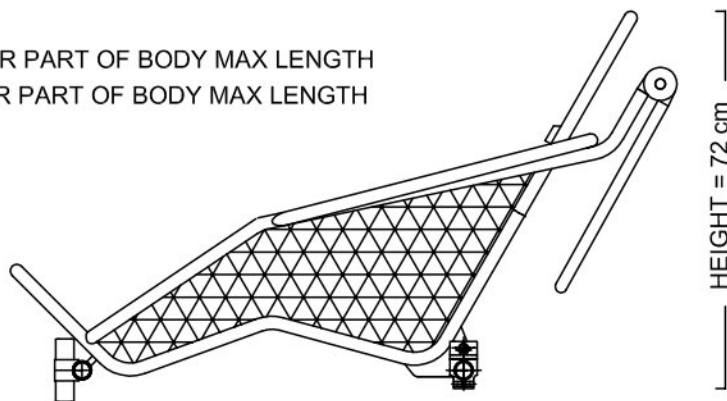

BEACH SET

SIZE:

BASIC DIMENSIONS:

LENGTH WITH 12" FRONT WHEEL = 143 cm

FRAME WIDTH = 63 cm

WHEEL TRACK MAX = 110 cm

DIMENSIONS FOR TRANSPORT:

*) LOWER PART OF BODY MAX LENGTH

***) UPPER PART OF BODY MAX LENGTH

LENGTH = 118 cm

WIDTH MAX = 63 cm

A - A

36 cm

BEACH SET

SIZE:

BASIC DIMENSIONS:

LENGTH = 138 cm

HEIGHT = 64 cm

WIDTH MAX = 63 cm

A - A

36 cm

ROVER

BEACH SET

SIZE:

BASIC DIMENSIONS:

HEIGHT = 103 cm
HANDLE HEIGHT MAX - STANDARD = 112 cm
LONG = 119 cm

FRAME WIDTH = 63 cm

WHEEL TRACK MAX = 110 cm

LENGTH WITH 12" FRONT WHEEL = 191 cm

DIMENSIONS FOR TRANSPORT:

- *) LOWER PART OF BODY MAX LENGTH
- **) UPPER PART OF BODY MAX LENGTH