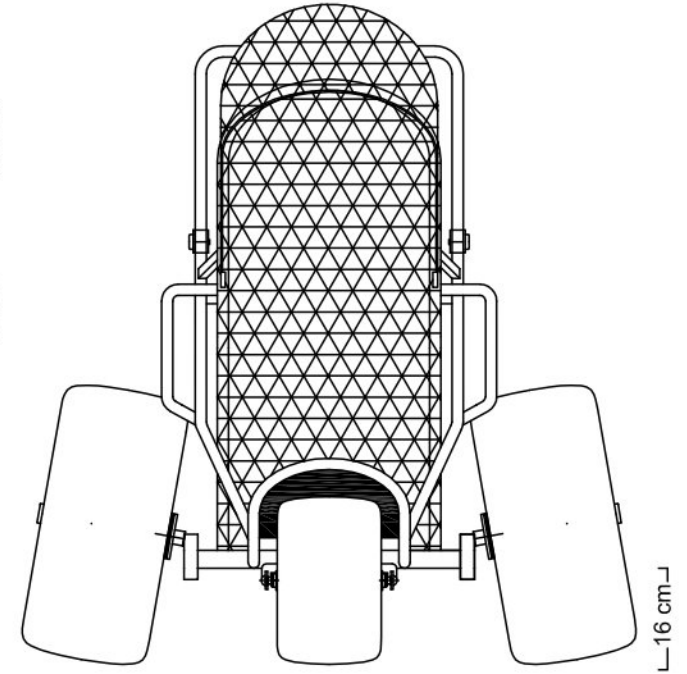

***) UPPER PART OF BODY MAX LENGTH

LENGTH = 118 cm

WIDTH MAX = 63 cm

A - A

36 cm

BEACH SET

SIZE:

BASIC DIMENSIONS:

LENGTH WITH 12" FRONT WHEEL = 167 cm

HEIGHT = 95 cm
HANDLE HEIGHT MAX - STANDARD = 110 cm
LONG = 117 cm

FRAME WIDTH = 63 cm
WHEEL TRACK MAX = 110 cm

16 cm

DIMENSIONS FOR TRANSPORT:

- *) LOWER PART OF BODY MAX LENGTH
- **) UPPER PART OF BODY MAX LENGTH

LENGTH = 138 cm

HEIGHT = 64 cm

WIDTH MAX = 63 cm

A - A

36 cm

ROVER

BEACH SET

SIZE:

BASIC DIMENSIONS:

HEIGHT = 103 cm
HANDLE HEIGHT MAX - STANDARD = 112 cm
LONG = 119 cm

FRAME WIDTH = 63 cm

WHEEL TRACK MAX = 110 cm

LENGTH WITH 12" FRONT WHEEL = 191 cm

DIMENSIONS FOR TRANSPORT:

- *) LOWER PART OF BODY MAX LENGTH
- **) UPPER PART OF BODY MAX LENGTH