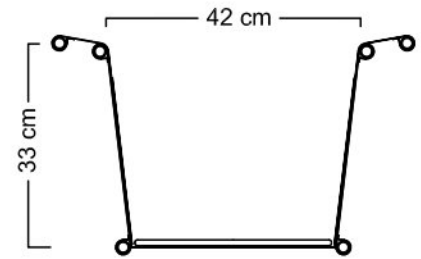

***) UPPER PART OF BODY MAX LENGTH

LENGTH = 118 cm

WIDTH MAX = 63 cm

A - A

36 cm

BEACH SET

SIZE:

BASIC DIMENSIONS:

LENGTH WITH 12" FRONT WHEEL = 167 cm

HEIGHT = 95 cm
HANDLE HEIGHT MAX - STANDARD = 110 cm
LONG = 117 cm

FRAME WIDTH = 63 cm
WHEEL TRACK MAX = 110 cm

16 cm

DIMENSIONS FOR TRANSPORT:

- *) LOWER PART OF BODY MAX LENGTH
- **) UPPER PART OF BODY MAX LENGTH

LENGTH = 138 cm

HEIGHT = 64 cm

WIDTH MAX = 63 cm

A - A

36 cm

ROVER

BEACH SET

SIZE:

BASIC DIMENSIONS:

HEIGHT = 103 cm
HANDLE HEIGHT MAX - STANDARD = 112 cm
LONG = 119 cm

FRAME WIDTH = 63 cm

WHEEL TRACK MAX = 110 cm

LENGTH WITH 12" FRONT WHEEL = 191 cm

DIMENSIONS FOR TRANSPORT:

- *) LOWER PART OF BODY MAX LENGTH
- **) UPPER PART OF BODY MAX LENGTH