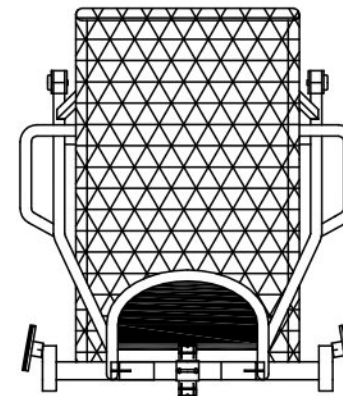

***) UPPER PART OF BODY MAX LENGTH

LENGTH = 118 cm

WIDTH MAX = 63 cm

A - A

36 cm

BEACH SET

SIZE:

BASIC DIMENSIONS:

LENGTH = 138 cm

HEIGHT = 64 cm

WIDTH MAX = 63 cm

A - A

36 cm

ROVER

BEACH SET

SIZE:

BASIC DIMENSIONS:

HEIGHT = 103 cm
HANDLE HEIGHT MAX - STANDARD = 112 cm
LONG = 119 cm

FRAME WIDTH = 63 cm

WHEEL TRACK MAX = 110 cm

LENGTH WITH 12" FRONT WHEEL = 191 cm

DIMENSIONS FOR TRANSPORT:

- *) LOWER PART OF BODY MAX LENGTH
- **) UPPER PART OF BODY MAX LENGTH

WIDTH MAX = 63 cm

A - A

36 cm