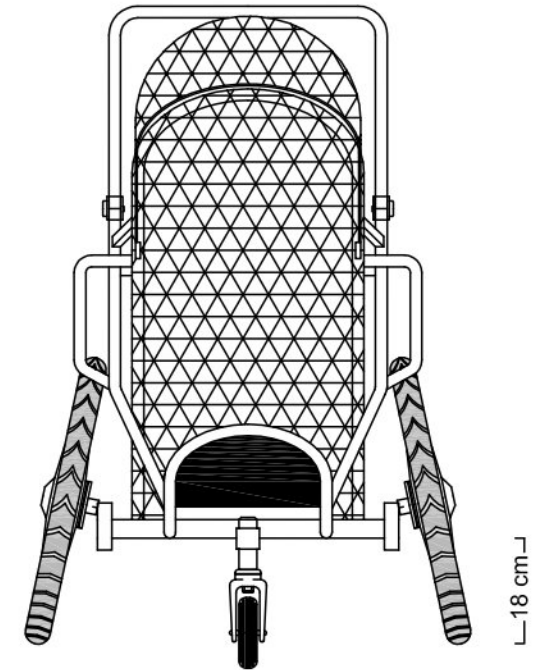

BASIC SET

SIZE:

BASIC DIMENSIONS:

LENGTH WITH 6" FRONT WHEEL = 118 cm

DIMENSIONS FOR TRANSPORT:

*) LOWER PART OF BODY MAX LENGTH

**) UPPER PART OF BODY MAX LENGTH

LENGTH = 118 cm

WIDTH MAX = 63 cm

A - A

36 cm

BASIC SET

SIZE:

BASIC DIMENSIONS:

LENGTH WITH 6" FRONT WHEEL = 138 cm

HEIGHT = 95 cm
STANDARD = 110 cm
HANDLE HEIGHT MAX - LONG = 117 cm

FRAME WIDTH = 63 cm
WHEEL TRACK MAX = 76 cm

18 cm

DIMENSIONS FOR TRANSPORT:

- *) LOWER PART OF BODY MAX LENGTH
- **) UPPER PART OF BODY MAX LENGTH

LENGTH = 138 cm

HEIGHT = 64 cm

WIDTH MAX = 63 cm

A - A

36 cm

33 cm

42 cm

BASIC SET

SIZE: **L**

BASIC DIMENSIONS:

DIMENSIONS FOR TRANSPORT:

- *) LOWER PART OF BODY MAX LENGTH
- **) UPPER PART OF BODY MAX LENGTH