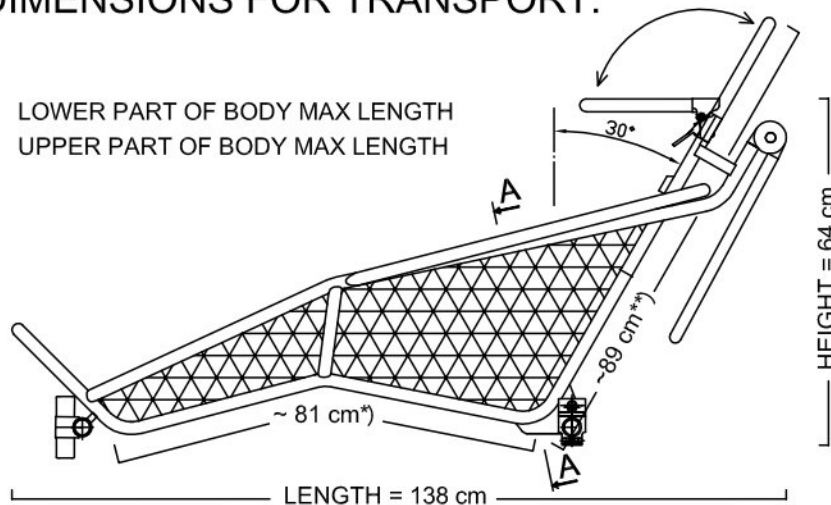

- *) LOWER PART OF BODY MAX LENGTH
- **) UPPER PART OF BODY MAX LENGTH

LENGTH = 118 cm

HEIGHT = 72 cm

WIDTH MAX = 63 cm

A - A

36 cm

32 cm

42 cm

ROYER

JOGGING SET

SIZE:

M

BASIC DIMENSIONS:

LENGTH WITH 14" FRONT WHEEL = 172 cm

HEIGHT = 95 cm
STANDARD = 110 cm
HANDLE HEIGHT MAX - LONG = 117 cm

FRAME WIDTH = 63 cm
WHEEL TRACK MAX = 76 cm

18 cm

DIMENSIONS FOR TRANSPORT:

- *) LOWER PART OF BODY MAX LENGTH
- **) UPPER PART OF BODY MAX LENGTH

LENGTH = 138 cm

HEIGHT = 64 cm

WIDTH MAX = 63 cm

A - A

33 cm

42 cm

36 cm

ROVER

JOGGING SET

SIZE: **L**

BASIC DIMENSIONS:

DIMENSIONS FOR TRANSPORT:

- *) LOWER PART OF BODY MAX LENGTH
- **) UPPER PART OF BODY MAX LENGTH