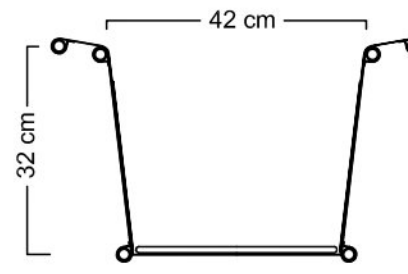

WIDTH MAX = 63 cm

A - A

36 cm

BASIC SET

SIZE:

BASIC DIMENSIONS:

LENGTH WITH 6" FRONT WHEEL = 138 cm

HEIGHT = 95 cm
STANDARD = 110 cm
HANDLE HEIGHT MAX - LONG = 117 cm

JOGGING SET

SIZE:

BASIC DIMENSIONS:

LENGTH WITH 14" FRONT WHEEL = 149 cm

HEIGHT = 87 cm
HANDLE HEIGHT MAX - STANDARD = 108 cm
LONG = 115 cm

FRAME WIDTH = 63 cm
WHEEL TRACK MAX = 76 cm

18 cm

DIMENSIONS FOR TRANSPORT:

- *) LOWER PART OF BODY MAX LENGTH
- **) UPPER PART OF BODY MAX LENGTH

LENGTH = 118 cm

HEIGHT = 72 cm

WIDTH MAX = 63 cm

A - A

36 cm

32 cm

42 cm

ROYER

JOGGING SET

SIZE:

M

BASIC DIMENSIONS:

LENGTH WITH 14" FRONT WHEEL = 172 cm

HEIGHT = 95 cm
STANDARD = 110 cm
HANDLE HEIGHT MAX - LONG = 117 cm

FRAME WIDTH = 63 cm
WHEEL TRACK MAX = 76 cm