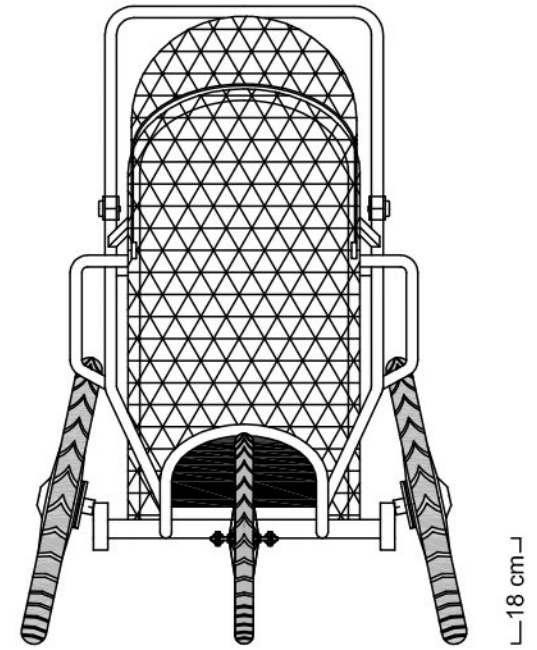

- *) LOWER PART OF BODY MAX LENGTH
- **) UPPER PART OF BODY MAX LENGTH

LENGTH = 118 cm

HEIGHT = 72 cm

WIDTH MAX = 63 cm

A - A

36 cm

32 cm

42 cm

ROYER

JOGGING SET

SIZE:

M

BASIC DIMENSIONS:

LENGTH WITH 14" FRONT WHEEL = 172 cm

HEIGHT = 95 cm
STANDARD = 110 cm
HANDLE HEIGHT MAX - LONG = 117 cm

FRAME WIDTH = 63 cm
WHEEL TRACK MAX = 76 cm

18 cm

DIMENSIONS FOR TRANSPORT:

- *) LOWER PART OF BODY MAX LENGTH
- **) UPPER PART OF BODY MAX LENGTH

LENGTH = 138 cm

HEIGHT = 64 cm

WIDTH MAX = 63 cm

A - A

33 cm

42 cm

36 cm

ROVER

JOGGING SET

SIZE: **L**

BASIC DIMENSIONS:

DIMENSIONS FOR TRANSPORT:

- *) LOWER PART OF BODY MAX LENGTH
- **) UPPER PART OF BODY MAX LENGTH