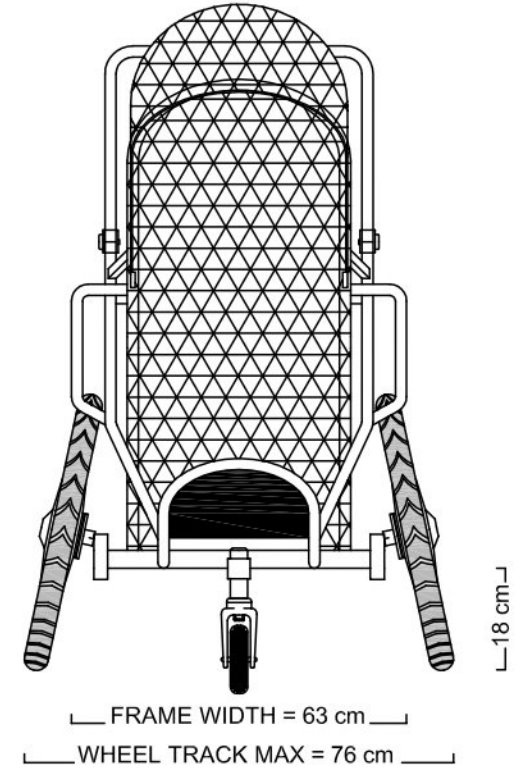

WIDTH MAX = 63 cm

A - A

36 cm

BASIC SET

SIZE:

BASIC DIMENSIONS:

LENGTH WITH 6" FRONT WHEEL = 138 cm

HEIGHT = 95 cm
STANDARD = 110 cm
HANDLE HEIGHT MAX - LONG = 117 cm

36 cm

33 cm

42 cm

BASIC SET

SIZE: **L**

BASIC DIMENSIONS:

DIMENSIONS FOR TRANSPORT:

- *) LOWER PART OF BODY MAX LENGTH
- **) UPPER PART OF BODY MAX LENGTH

JOGGING SET

SIZE:

BASIC DIMENSIONS:

LENGTH WITH 14" FRONT WHEEL = 149 cm

HEIGHT = 87 cm
HANDLE HEIGHT MAX - STANDARD = 108 cm
LONG = 115 cm

FRAME WIDTH = 63 cm
WHEEL TRACK MAX = 76 cm

18 cm

DIMENSIONS FOR TRANSPORT:

- *) LOWER PART OF BODY MAX LENGTH
- **) UPPER PART OF BODY MAX LENGTH

LENGTH = 118 cm

HEIGHT = 72 cm

WIDTH MAX = 63 cm

A - A

36 cm

32 cm

42 cm