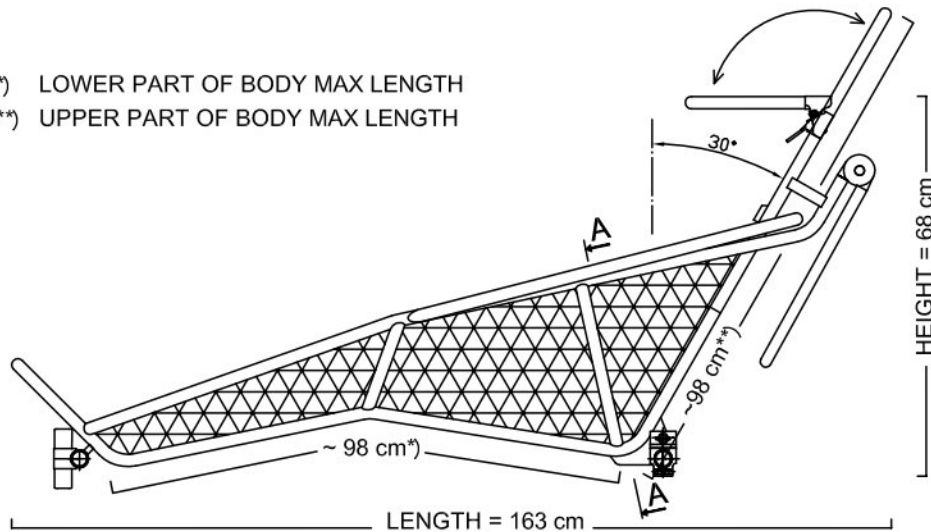

WIDTH MAX = 63 cm

A - A

36 cm

BASIC SET

SIZE:

BASIC DIMENSIONS:

LENGTH WITH 6" FRONT WHEEL = 138 cm

HEIGHT = 95 cm
STANDARD = 110 cm
HANDLE HEIGHT MAX - LONG = 117 cm

36 cm

33 cm

42 cm

BASIC SET

SIZE: **L**

BASIC DIMENSIONS:

DIMENSIONS FOR TRANSPORT:

- *) LOWER PART OF BODY MAX LENGTH
- **) UPPER PART OF BODY MAX LENGTH

JOGGING SET

SIZE:

BASIC DIMENSIONS:

LENGTH WITH 14" FRONT WHEEL = 149 cm

HEIGHT = 87 cm
HANDLE HEIGHT MAX - STANDARD = 108 cm
LONG = 115 cm

FRAME WIDTH = 63 cm
WHEEL TRACK MAX = 76 cm

18 cm

DIMENSIONS FOR TRANSPORT:

- *) LOWER PART OF BODY MAX LENGTH
- **) UPPER PART OF BODY MAX LENGTH

LENGTH = 118 cm

HEIGHT = 72 cm

WIDTH MAX = 63 cm

A - A

36 cm

32 cm

42 cm