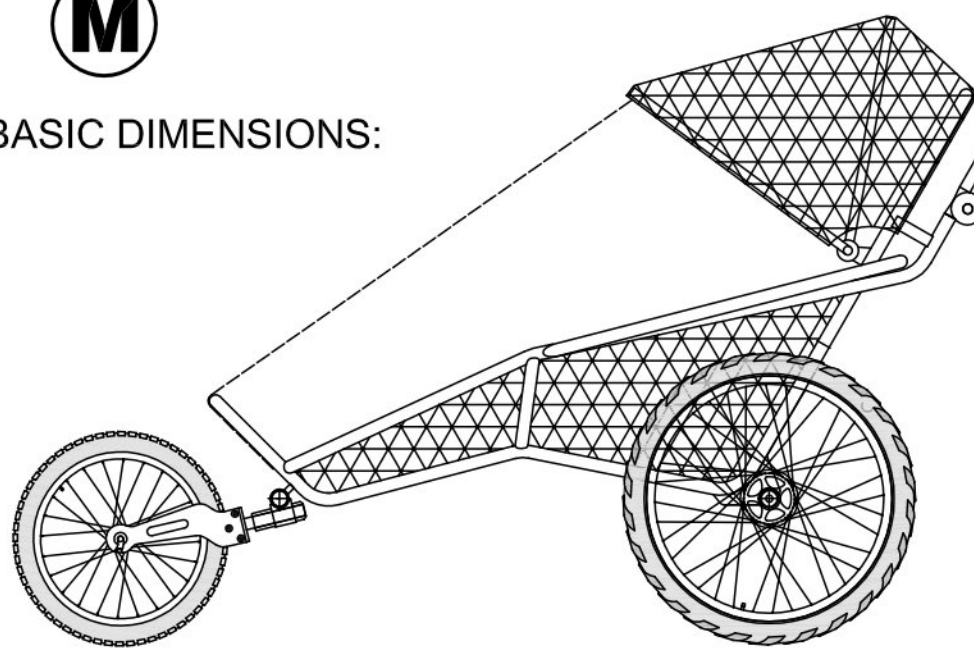

ROYER

JOGGING SET

SIZE:

M

BASIC DIMENSIONS: