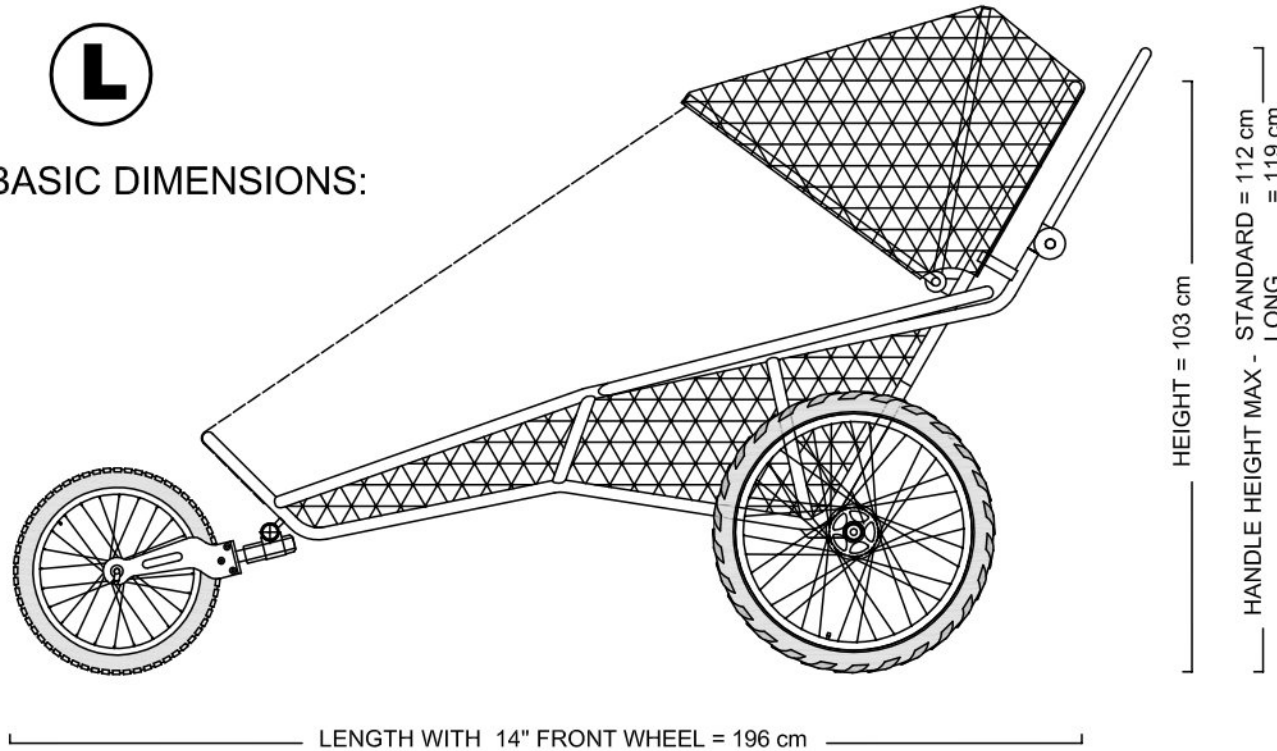

WIDTH MAX = 63 cm

A - A

36 cm

BASIC SET

SIZE:

BASIC DIMENSIONS:

LENGTH WITH 6" FRONT WHEEL = 138 cm

HEIGHT = 95 cm
STANDARD = 110 cm
HANDLE HEIGHT MAX - LONG = 117 cm

42 cm

36 cm

ROVER

JOGGING SET

SIZE: **L**

BASIC DIMENSIONS:

DIMENSIONS FOR TRANSPORT:

- *) LOWER PART OF BODY MAX LENGTH
- **) UPPER PART OF BODY MAX LENGTH