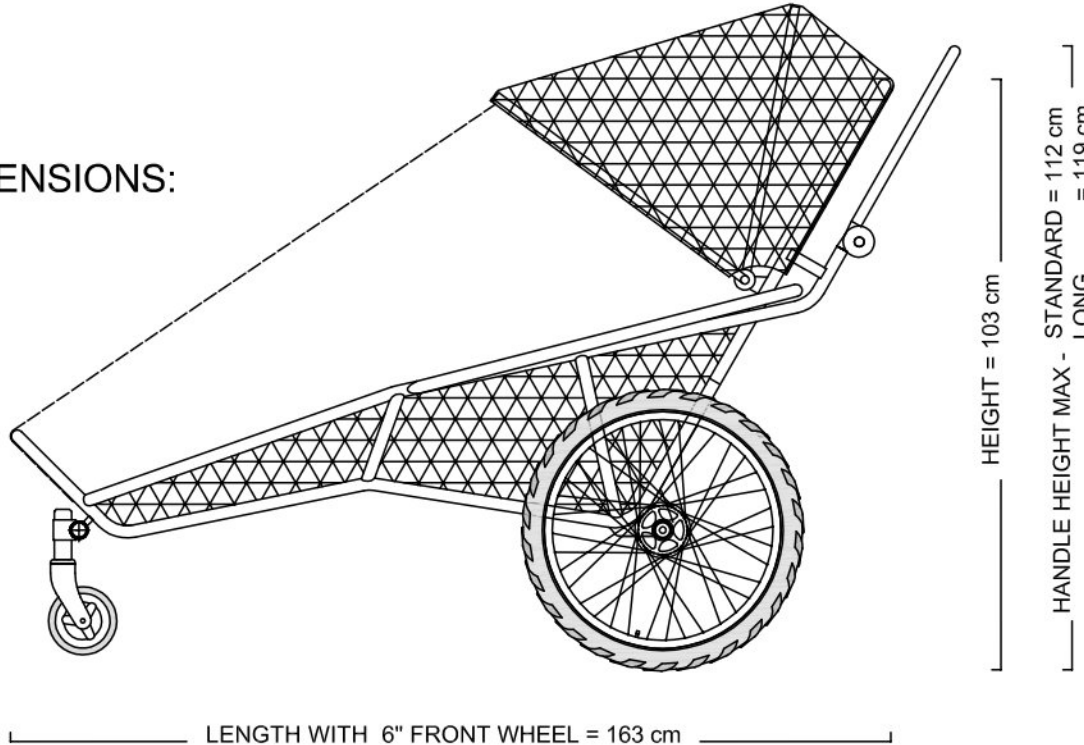

WIDTH MAX = 63 cm

A - A

36 cm

BASIC SET

SIZE:

BASIC DIMENSIONS:

LENGTH WITH 6" FRONT WHEEL = 138 cm

HEIGHT = 95 cm
STANDARD = 110 cm
HANDLE HEIGHT MAX - LONG = 117 cm

36 cm

33 cm

42 cm

BASIC SET

SIZE: **L**

BASIC DIMENSIONS:

DIMENSIONS FOR TRANSPORT:

- *) LOWER PART OF BODY MAX LENGTH
- **) UPPER PART OF BODY MAX LENGTH

JOGGING SET

SIZE:

BASIC DIMENSIONS:

LENGTH WITH 14" FRONT WHEEL = 149 cm

HEIGHT = 87 cm
HANDLE HEIGHT MAX - STANDARD = 108 cm
LONG = 115 cm

FRAME WIDTH = 63 cm
WHEEL TRACK MAX = 76 cm

18 cm

DIMENSIONS FOR TRANSPORT:

- *) LOWER PART OF BODY MAX LENGTH
- **) UPPER PART OF BODY MAX LENGTH

LENGTH = 118 cm

HEIGHT = 72 cm

WIDTH MAX = 63 cm

A - A

36 cm

32 cm

42 cm