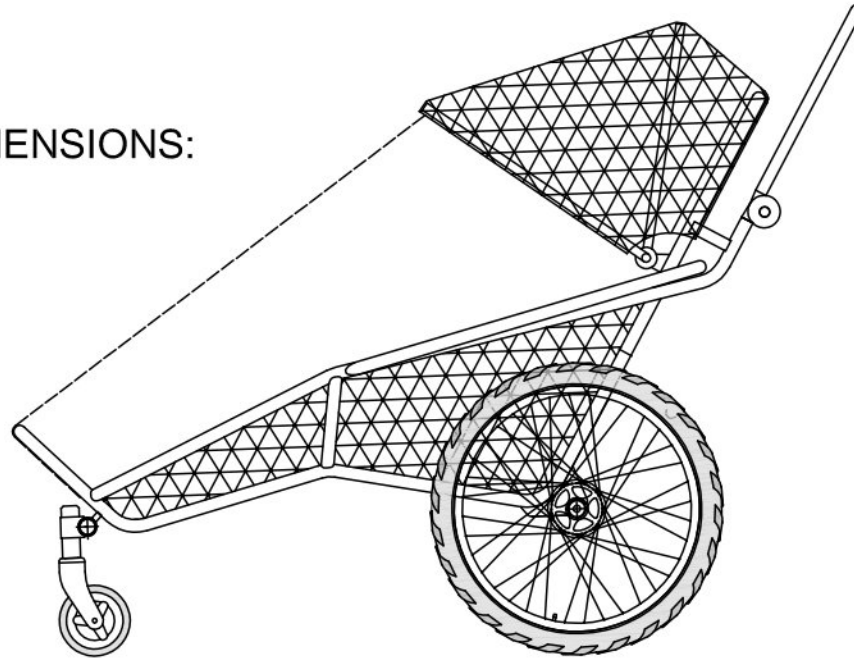

BASIC SET

SIZE:

BASIC DIMENSIONS:

LENGTH WITH 6" FRONT WHEEL = 118 cm

DIMENSIONS FOR TRANSPORT:

*) LOWER PART OF BODY MAX LENGTH

**) UPPER PART OF BODY MAX LENGTH

LENGTH = 118 cm

WIDTH MAX = 63 cm

A - A

36 cm

BASIC SET

SIZE:

BASIC DIMENSIONS:

LENGTH WITH 6" FRONT WHEEL = 138 cm

HEIGHT = 95 cm
STANDARD = 110 cm
HANDLE HEIGHT MAX - LONG = 117 cm

FRAME WIDTH = 63 cm
WHEEL TRACK MAX = 76 cm

18 cm

DIMENSIONS FOR TRANSPORT:

- *) LOWER PART OF BODY MAX LENGTH
- **) UPPER PART OF BODY MAX LENGTH

LENGTH = 138 cm

HEIGHT = 64 cm

WIDTH MAX = 63 cm

A - A

36 cm

33 cm

42 cm

BASIC SET

SIZE: **L**

BASIC DIMENSIONS:

DIMENSIONS FOR TRANSPORT:

- *) LOWER PART OF BODY MAX LENGTH
- **) UPPER PART OF BODY MAX LENGTH