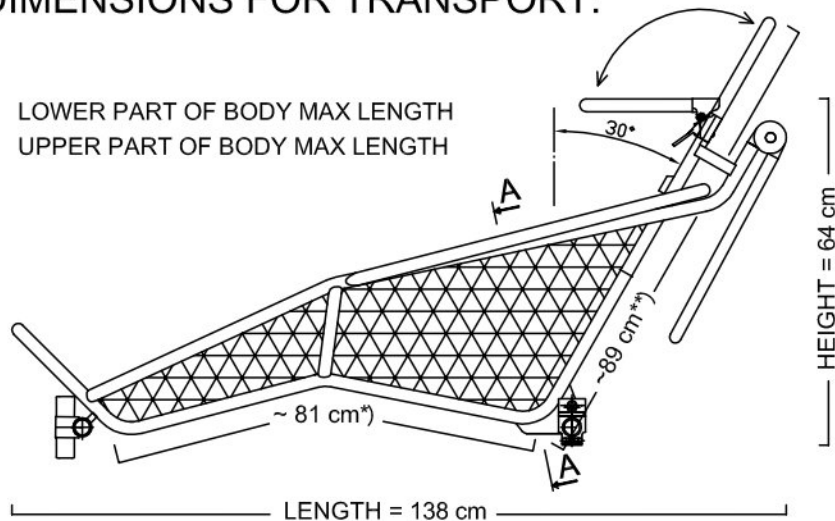

WIDTH MAX = 63 cm

A - A

36 cm

BASIC SET

SIZE:

BASIC DIMENSIONS:

LENGTH WITH 6" FRONT WHEEL = 138 cm

HEIGHT = 95 cm
STANDARD = 110 cm
HANDLE HEIGHT MAX - LONG = 117 cm

FRAME WIDTH = 63 cm
WHEEL TRACK MAX = 76 cm

18 cm

DIMENSIONS FOR TRANSPORT:

- *) LOWER PART OF BODY MAX LENGTH
- **) UPPER PART OF BODY MAX LENGTH

LENGTH = 138 cm

HEIGHT = 64 cm

WIDTH MAX = 63 cm

A - A

- *) LOWER PART OF BODY MAX LENGTH
- **) UPPER PART OF BODY MAX LENGTH

LENGTH = 118 cm

HEIGHT = 72 cm

WIDTH MAX = 63 cm

A - A

36 cm

32 cm

42 cm

18 cm

DIMENSIONS FOR TRANSPORT:

- *) LOWER PART OF BODY MAX LENGTH
- **) UPPER PART OF BODY MAX LENGTH

LENGTH = 138 cm

HEIGHT = 64 cm

WIDTH MAX = 63 cm

A - A

33 cm