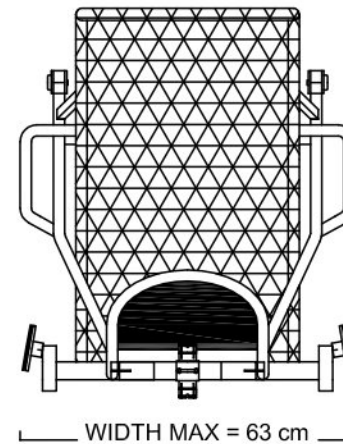

WIDTH MAX = 63 cm

A - A

36 cm

BASIC SET

SIZE:

BASIC DIMENSIONS:

LENGTH WITH 6" FRONT WHEEL = 138 cm

HEIGHT = 95 cm
STANDARD = 110 cm
HANDLE HEIGHT MAX - LONG = 117 cm

36 cm

33 cm

42 cm

BASIC SET

SIZE: **L**

BASIC DIMENSIONS:

DIMENSIONS FOR TRANSPORT:

- *) LOWER PART OF BODY MAX LENGTH
- **) UPPER PART OF BODY MAX LENGTH

JOGGING SET

SIZE:

BASIC DIMENSIONS:

LENGTH WITH 14" FRONT WHEEL = 149 cm

HEIGHT = 87 cm
HANDLE HEIGHT MAX - STANDARD = 108 cm
LONG = 115 cm

FRAME WIDTH = 63 cm
WHEEL TRACK MAX = 76 cm

18 cm

DIMENSIONS FOR TRANSPORT:

- *) LOWER PART OF BODY MAX LENGTH
- **) UPPER PART OF BODY MAX LENGTH

LENGTH = 118 cm

HEIGHT = 72 cm

WIDTH MAX = 63 cm

A - A

36 cm

32 cm

42 cm