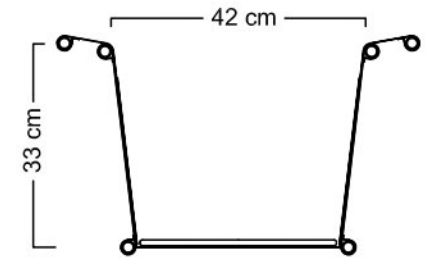

WIDTH MAX = 63 cm

A - A

36 cm

BASIC SET

SIZE:

BASIC DIMENSIONS:

LENGTH WITH 6" FRONT WHEEL = 138 cm

HEIGHT = 95 cm
STANDARD = 110 cm
HANDLE HEIGHT MAX - LONG = 117 cm

FRAME WIDTH = 63 cm
WHEEL TRACK MAX = 76 cm

18 cm

DIMENSIONS FOR TRANSPORT:

- *) LOWER PART OF BODY MAX LENGTH
- **) UPPER PART OF BODY MAX LENGTH

LENGTH = 138 cm

HEIGHT = 64 cm

WIDTH MAX = 63 cm

A - A

36 cm

33 cm

42 cm

BASIC SET

SIZE: **L**

BASIC DIMENSIONS:

DIMENSIONS FOR TRANSPORT:

- *) LOWER PART OF BODY MAX LENGTH
- **) UPPER PART OF BODY MAX LENGTH

- *) LOWER PART OF BODY MAX LENGTH
- **) UPPER PART OF BODY MAX LENGTH

LENGTH = 118 cm

HEIGHT = 72 cm

WIDTH MAX = 63 cm

A - A

36 cm

32 cm

42 cm