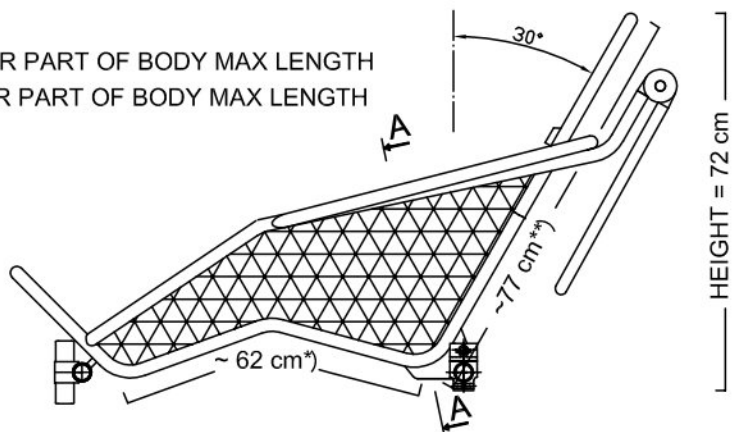

BASIC SET

SIZE:

BASIC DIMENSIONS:

LENGTH WITH 6" FRONT WHEEL = 118 cm

DIMENSIONS FOR TRANSPORT:

*) LOWER PART OF BODY MAX LENGTH

**) UPPER PART OF BODY MAX LENGTH

LENGTH = 118 cm

WIDTH MAX = 63 cm

A - A

36 cm

BASIC SET

SIZE:

BASIC DIMENSIONS:

LENGTH WITH 6" FRONT WHEEL = 138 cm

HEIGHT = 95 cm
STANDARD = 110 cm
HANDLE HEIGHT MAX - LONG = 117 cm

FRAME WIDTH = 63 cm
WHEEL TRACK MAX = 76 cm

18 cm

DIMENSIONS FOR TRANSPORT:

- *) LOWER PART OF BODY MAX LENGTH
- **) UPPER PART OF BODY MAX LENGTH

LENGTH = 138 cm

HEIGHT = 64 cm

WIDTH MAX = 63 cm

A - A

- *) LOWER PART OF BODY MAX LENGTH
- **) UPPER PART OF BODY MAX LENGTH

LENGTH = 118 cm

HEIGHT = 72 cm

WIDTH MAX = 63 cm

A - A

36 cm

32 cm

42 cm