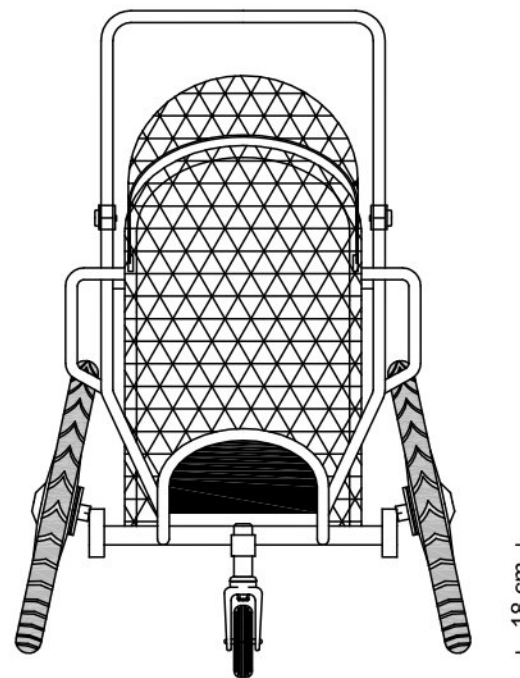

BASIC SET

SIZE:

BASIC DIMENSIONS:

LENGTH WITH 6" FRONT WHEEL = 118 cm

DIMENSIONS FOR TRANSPORT:

*) LOWER PART OF BODY MAX LENGTH

**) UPPER PART OF BODY MAX LENGTH

LENGTH = 118 cm

WIDTH MAX = 63 cm

A - A

36 cm

BASIC SET

SIZE:

BASIC DIMENSIONS:

LENGTH WITH 6" FRONT WHEEL = 138 cm

HEIGHT = 95 cm
STANDARD = 110 cm
HANDLE HEIGHT MAX - LONG = 117 cm

FRAME WIDTH = 63 cm
WHEEL TRACK MAX = 76 cm

18 cm

DIMENSIONS FOR TRANSPORT:

- *) LOWER PART OF BODY MAX LENGTH
- **) UPPER PART OF BODY MAX LENGTH

LENGTH = 138 cm

HEIGHT = 64 cm

WIDTH MAX = 63 cm

A - A

- *) LOWER PART OF BODY MAX LENGTH
- **) UPPER PART OF BODY MAX LENGTH

LENGTH = 118 cm

HEIGHT = 72 cm

WIDTH MAX = 63 cm

A - A

36 cm

32 cm

42 cm