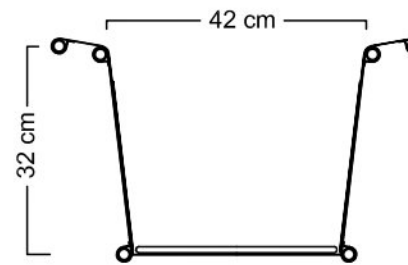

BASIC SET

SIZE:

BASIC DIMENSIONS:

LENGTH WITH 6" FRONT WHEEL = 118 cm

DIMENSIONS FOR TRANSPORT:

*) LOWER PART OF BODY MAX LENGTH

**) UPPER PART OF BODY MAX LENGTH

LENGTH = 118 cm

WIDTH MAX = 63 cm

A - A

36 cm

BASIC SET

SIZE:

BASIC DIMENSIONS:

LENGTH WITH 6" FRONT WHEEL = 138 cm

HEIGHT = 95 cm
STANDARD = 110 cm
HANDLE HEIGHT MAX - LONG = 117 cm

FRAME WIDTH = 63 cm
WHEEL TRACK MAX = 76 cm

18 cm

DIMENSIONS FOR TRANSPORT:

- *) LOWER PART OF BODY MAX LENGTH
- **) UPPER PART OF BODY MAX LENGTH

LENGTH = 138 cm

HEIGHT = 64 cm

WIDTH MAX = 63 cm

A - A

- *) LOWER PART OF BODY MAX LENGTH
- **) UPPER PART OF BODY MAX LENGTH

LENGTH = 118 cm

HEIGHT = 72 cm

WIDTH MAX = 63 cm

A - A

36 cm

32 cm

42 cm