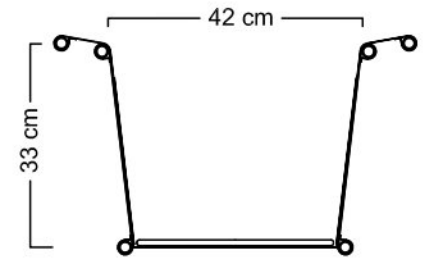

- *) LOWER PART OF BODY MAX LENGTH
- **) UPPER PART OF BODY MAX LENGTH

LENGTH = 118 cm

HEIGHT = 72 cm

WIDTH MAX = 63 cm

A - A

36 cm

32 cm

42 cm

ROYER

JOGGING SET

SIZE:

M

BASIC DIMENSIONS:

LENGTH WITH 14" FRONT WHEEL = 172 cm

HEIGHT = 95 cm
STANDARD = 110 cm
HANDLE HEIGHT MAX - LONG = 117 cm

FRAME WIDTH = 63 cm
WHEEL TRACK MAX = 76 cm

18 cm

DIMENSIONS FOR TRANSPORT:

- *) LOWER PART OF BODY MAX LENGTH
- **) UPPER PART OF BODY MAX LENGTH

LENGTH = 138 cm

HEIGHT = 64 cm

WIDTH MAX = 63 cm

A - A

33 cm

42 cm

36 cm

ROVER

JOGGING SET

SIZE: **L**

BASIC DIMENSIONS:

DIMENSIONS FOR TRANSPORT:

- *) LOWER PART OF BODY MAX LENGTH
- **) UPPER PART OF BODY MAX LENGTH