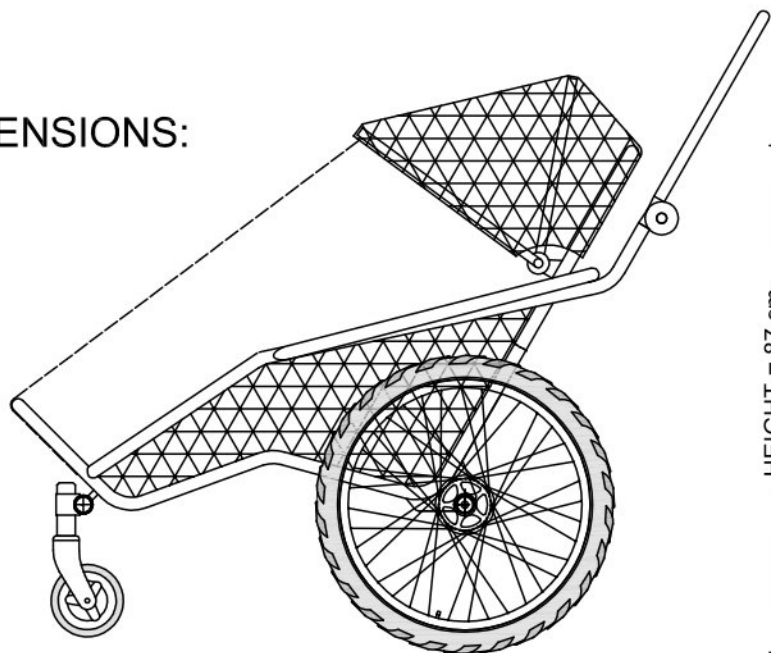

BASIC SET

SIZE:

BASIC DIMENSIONS:

LENGTH WITH 6" FRONT WHEEL = 118 cm

DIMENSIONS FOR TRANSPORT:

*) LOWER PART OF BODY MAX LENGTH

**) UPPER PART OF BODY MAX LENGTH

LENGTH = 118 cm

WIDTH MAX = 63 cm

A - A

36 cm

BASIC SET

SIZE:

BASIC DIMENSIONS:

LENGTH WITH 6" FRONT WHEEL = 138 cm

HEIGHT = 95 cm
STANDARD = 110 cm
HANDLE HEIGHT MAX - LONG = 117 cm

FRAME WIDTH = 63 cm
WHEEL TRACK MAX = 76 cm

18 cm

DIMENSIONS FOR TRANSPORT:

- *) LOWER PART OF BODY MAX LENGTH
- **) UPPER PART OF BODY MAX LENGTH

LENGTH = 138 cm

HEIGHT = 64 cm

WIDTH MAX = 63 cm

A - A