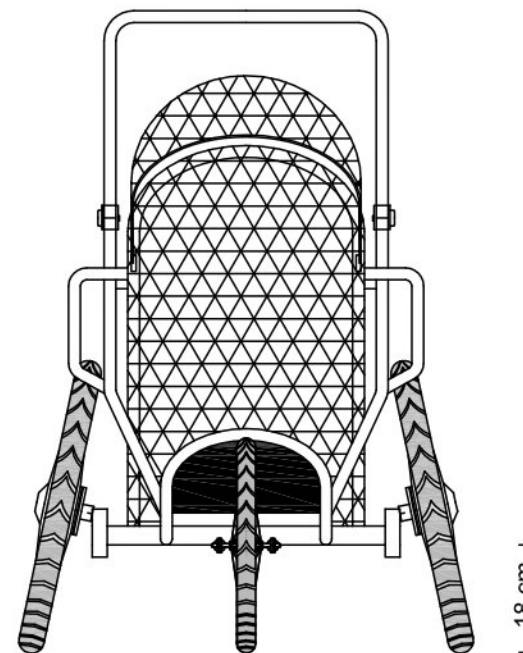

WIDTH MAX = 63 cm

A - A

36 cm

BASIC SET

SIZE:

BASIC DIMENSIONS:

LENGTH WITH 6" FRONT WHEEL = 138 cm

HEIGHT = 95 cm
STANDARD = 110 cm
HANDLE HEIGHT MAX - LONG = 117 cm

36 cm

33 cm

42 cm

BASIC SET

SIZE: **L**

BASIC DIMENSIONS:

DIMENSIONS FOR TRANSPORT:

- *) LOWER PART OF BODY MAX LENGTH
- **) UPPER PART OF BODY MAX LENGTH

JOGGING SET

SIZE:

BASIC DIMENSIONS:

LENGTH WITH 14" FRONT WHEEL = 149 cm

HEIGHT = 87 cm
HANDLE HEIGHT MAX - STANDARD = 108 cm
LONG = 115 cm

FRAME WIDTH = 63 cm
WHEEL TRACK MAX = 76 cm

18 cm

DIMENSIONS FOR TRANSPORT:

- *) LOWER PART OF BODY MAX LENGTH
- **) UPPER PART OF BODY MAX LENGTH

LENGTH = 118 cm

HEIGHT = 72 cm

WIDTH MAX = 63 cm

A - A

36 cm

32 cm

42 cm