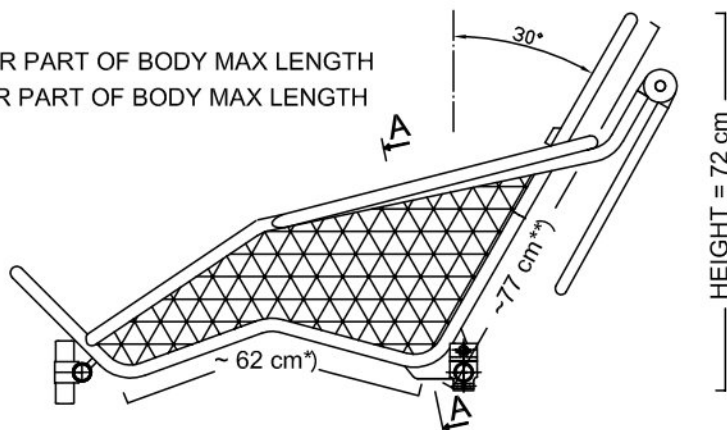

36 cm

33 cm

42 cm

BASIC SET

SIZE: **L**

BASIC DIMENSIONS:

DIMENSIONS FOR TRANSPORT:

- *) LOWER PART OF BODY MAX LENGTH
- **) UPPER PART OF BODY MAX LENGTH

JOGGING SET

SIZE:

BASIC DIMENSIONS:

LENGTH WITH 14" FRONT WHEEL = 149 cm

HEIGHT = 87 cm
HANDLE HEIGHT MAX - STANDARD = 108 cm
LONG = 115 cm

FRAME WIDTH = 63 cm
WHEEL TRACK MAX = 76 cm

18 cm

DIMENSIONS FOR TRANSPORT:

- *) LOWER PART OF BODY MAX LENGTH
- **) UPPER PART OF BODY MAX LENGTH

LENGTH = 118 cm

HEIGHT = 72 cm

WIDTH MAX = 63 cm

A - A

36 cm

32 cm

42 cm

ROYER

JOGGING SET

SIZE:

M

BASIC DIMENSIONS:

LENGTH WITH 14" FRONT WHEEL = 172 cm

HEIGHT = 95 cm
STANDARD = 110 cm
HANDLE HEIGHT MAX - LONG = 117 cm

FRAME WIDTH = 63 cm
WHEEL TRACK MAX = 76 cm