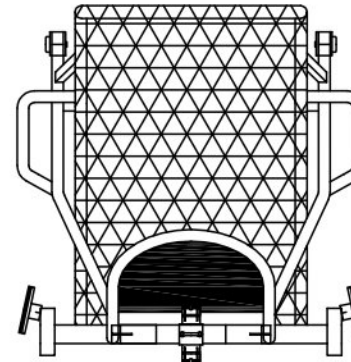

- *) LOWER PART OF BODY MAX LENGTH
- **) UPPER PART OF BODY MAX LENGTH

LENGTH = 118 cm

HEIGHT = 72 cm

WIDTH MAX = 63 cm

A - A

36 cm

32 cm

42 cm

ROYER

JOGGING SET

SIZE:

M

BASIC DIMENSIONS:

LENGTH WITH 14" FRONT WHEEL = 172 cm

HEIGHT = 95 cm
STANDARD = 110 cm
HANDLE HEIGHT MAX - LONG = 117 cm

FRAME WIDTH = 63 cm
WHEEL TRACK MAX = 76 cm

18 cm

DIMENSIONS FOR TRANSPORT:

- *) LOWER PART OF BODY MAX LENGTH
- **) UPPER PART OF BODY MAX LENGTH

LENGTH = 138 cm

HEIGHT = 64 cm

WIDTH MAX = 63 cm

A - A

33 cm

42 cm

36 cm

ROVER

JOGGING SET

SIZE: **L**

BASIC DIMENSIONS:

DIMENSIONS FOR TRANSPORT:

- *) LOWER PART OF BODY MAX LENGTH
- **) UPPER PART OF BODY MAX LENGTH