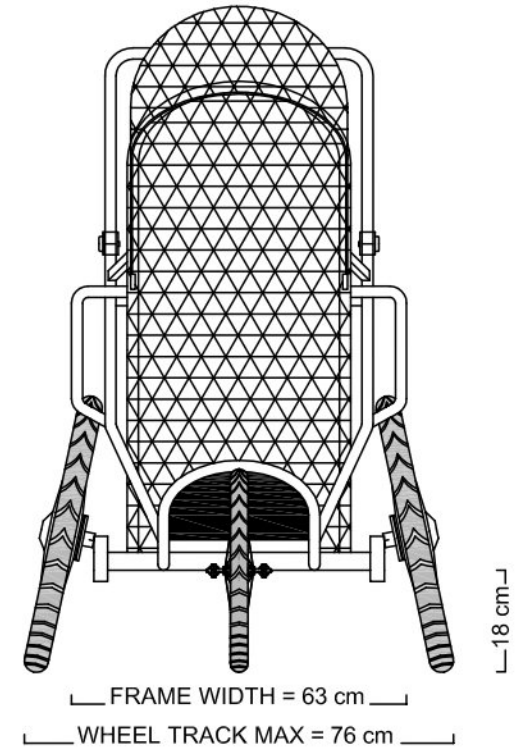

- *) LOWER PART OF BODY MAX LENGTH
- **) UPPER PART OF BODY MAX LENGTH

LENGTH = 118 cm

HEIGHT = 72 cm

WIDTH MAX = 63 cm

A - A

36 cm

32 cm

42 cm

ROYER

JOGGING SET

SIZE:

M

BASIC DIMENSIONS:

LENGTH WITH 14" FRONT WHEEL = 172 cm

HEIGHT = 95 cm
STANDARD = 110 cm
HANDLE HEIGHT MAX - LONG = 117 cm

FRAME WIDTH = 63 cm
WHEEL TRACK MAX = 76 cm

18 cm

DIMENSIONS FOR TRANSPORT:

- *) LOWER PART OF BODY MAX LENGTH
- **) UPPER PART OF BODY MAX LENGTH

LENGTH = 138 cm

HEIGHT = 64 cm

WIDTH MAX = 63 cm

A - A

33 cm

42 cm

36 cm

ROVER

JOGGING SET

SIZE: **L**

BASIC DIMENSIONS:

DIMENSIONS FOR TRANSPORT:

- *) LOWER PART OF BODY MAX LENGTH
- **) UPPER PART OF BODY MAX LENGTH