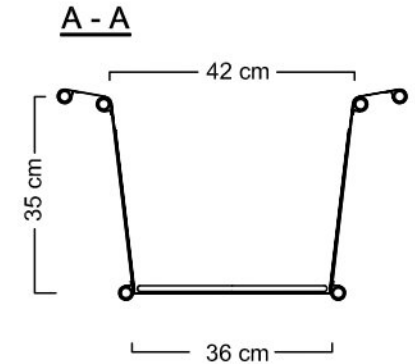

WIDTH MAX = 63 cm

A - A

36 cm

BASIC SET

SIZE:

BASIC DIMENSIONS:

LENGTH WITH 6" FRONT WHEEL = 138 cm

HEIGHT = 95 cm
STANDARD = 110 cm
HANDLE HEIGHT MAX - LONG = 117 cm

36 cm

33 cm

42 cm

BASIC SET

SIZE: **L**

BASIC DIMENSIONS:

DIMENSIONS FOR TRANSPORT:

- *) LOWER PART OF BODY MAX LENGTH
- **) UPPER PART OF BODY MAX LENGTH

JOGGING SET

SIZE:

BASIC DIMENSIONS:

LENGTH WITH 14" FRONT WHEEL = 149 cm

HEIGHT = 87 cm
HANDLE HEIGHT MAX - STANDARD = 108 cm
LONG = 115 cm

FRAME WIDTH = 63 cm
WHEEL TRACK MAX = 76 cm

18 cm

DIMENSIONS FOR TRANSPORT:

- *) LOWER PART OF BODY MAX LENGTH
- **) UPPER PART OF BODY MAX LENGTH

LENGTH = 118 cm

HEIGHT = 72 cm

WIDTH MAX = 63 cm

A - A

36 cm

32 cm

42 cm