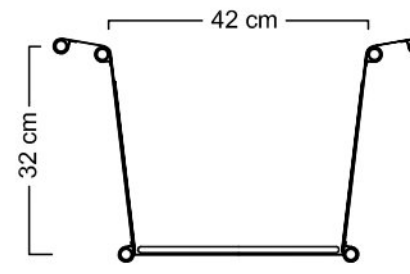

ROVER

BIKE TRAILER

SIZE:

BASIC DIMENSIONS:

HEIGHT = 87 cm

TOW BAR = 58 cm

LENGTH W/O TOW BAR = 118 cm

18 cm

FRAME WIDTH = 63 cm

WHEEL TRACK MAX = 76 cm

SIMPLIFIED DRAFTING - W/O MUDGUARD

DIMENSIONS FOR TRANSPORT:

*) LOWER PART OF BODY MAX LENGTH

**) UPPER PART OF BODY MAX LENGTH

HEIGHT = 72 cm

LENGTH = 118 cm

WIDTH MAX = 63 cm

A - A

42 cm

32 cm

36 cm

ROYER

BIKE TRAILER

SIZE:

M

BASIC DIMENSIONS:

HEIGHT = 95 cm

HEIGHT = 95 cm

TOW BAR = 58 cm

LENGTH W/O TOW BAR = 138 cm

FRAME WIDTH = 63 cm

WHEEL TRACK MAX = 76 cm