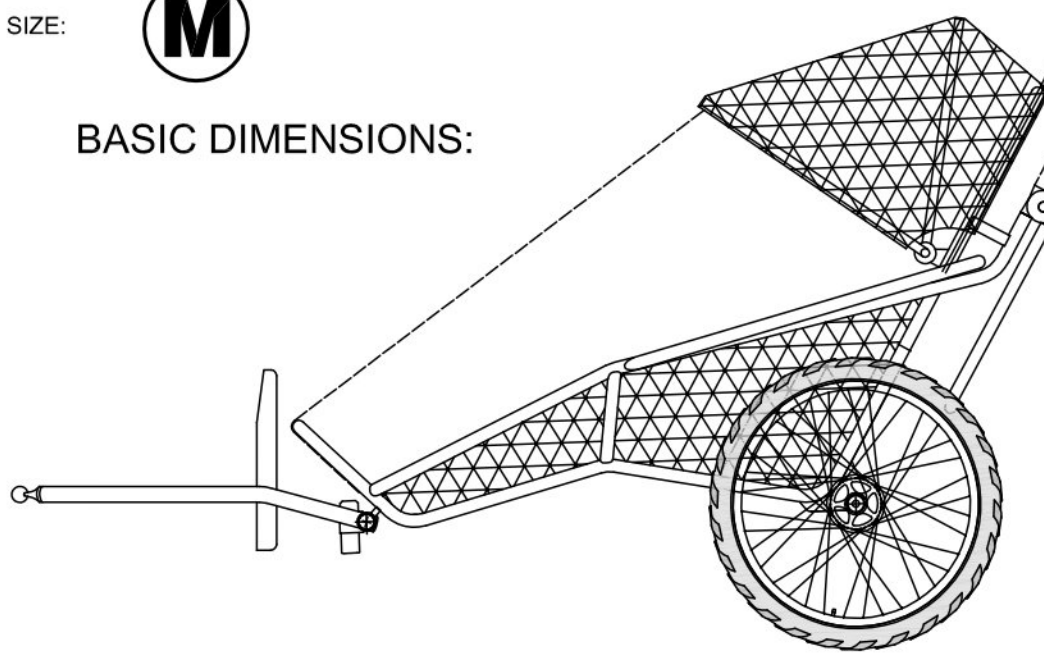

ROVER

BIKE TRAILER

SIZE:

BASIC DIMENSIONS:

HEIGHT = 87 cm

TOW BAR = 58 cm

LENGTH W/O TOW BAR = 118 cm

18 cm

M

BASIC DIMENSIONS:

HEIGHT = 95 cm

HEIGHT = 95 cm

TOW BAR = 58 cm

LENGTH W/O TOW BAR = 138 cm

FRAME WIDTH = 63 cm

WHEEL TRACK MAX = 76 cm

SIMPLIFIED DRAFTING - W/O MUDGUARD

DIMENSIONS FOR TRANSPORT:

- *) LOWER PART OF BODY MAX LENGTH
- **) UPPER PART OF BODY MAX LENGTH

HEIGHT = 64 cm

WIDTH MAX = 63 cm

A - A

36 cm

ROVER