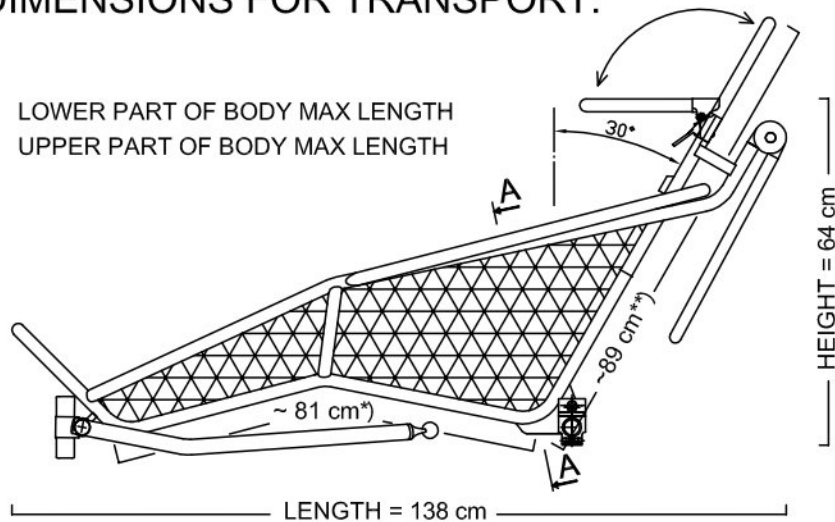

ROVER

BIKE TRAILER

SIZE:

BASIC DIMENSIONS:

HEIGHT = 87 cm

TOW BAR = 58 cm

LENGTH W/O TOW BAR = 118 cm

18 cm

M

BASIC DIMENSIONS:

HEIGHT = 95 cm

HEIGHT = 95 cm

TOW BAR = 58 cm

LENGTH W/O TOW BAR = 138 cm

FRAME WIDTH = 63 cm

WHEEL TRACK MAX = 76 cm

SIMPLIFIED DRAFTING - W/O MUDGUARD

DIMENSIONS FOR TRANSPORT:

- *) LOWER PART OF BODY MAX LENGTH
- **) UPPER PART OF BODY MAX LENGTH

HEIGHT = 64 cm

WIDTH MAX = 63 cm

A - A

36 cm

ROVER

BIKE TRAILER

SIZE:

BASIC DIMENSIONS:

FRAME WIDTH = 63 cm
WHEEL TRACK MAX = 76 cm
SIMPLIFIED DRAFTING - W/O MUDGUARD

DIMENSIONS FOR TRANSPORT:

- *) LOWER PART OF BODY MAX LENGTH
- **) UPPER PART OF BODY MAX LENGTH