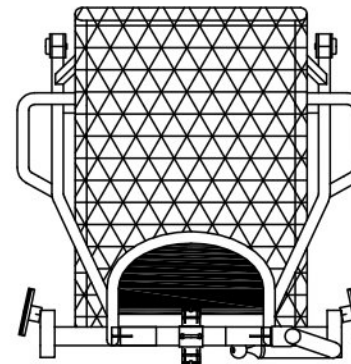

M

BASIC DIMENSIONS:

HEIGHT = 95 cm

HEIGHT = 95 cm

TOW BAR = 58 cm

LENGTH W/O TOW BAR = 138 cm

FRAME WIDTH = 63 cm

WHEEL TRACK MAX = 76 cm

SIMPLIFIED DRAFTING - W/O MUDGUARD

DIMENSIONS FOR TRANSPORT:

- *) LOWER PART OF BODY MAX LENGTH
- **) UPPER PART OF BODY MAX LENGTH

HEIGHT = 64 cm

WIDTH MAX = 63 cm

A - A

36 cm

ROVER

BIKE TRAILER

SIZE:

BASIC DIMENSIONS:

FRAME WIDTH = 63 cm
WHEEL TRACK MAX = 76 cm
SIMPLIFIED DRAFTING - W/O MUDGUARD

DIMENSIONS FOR TRANSPORT:

- *) LOWER PART OF BODY MAX LENGTH
- **) UPPER PART OF BODY MAX LENGTH