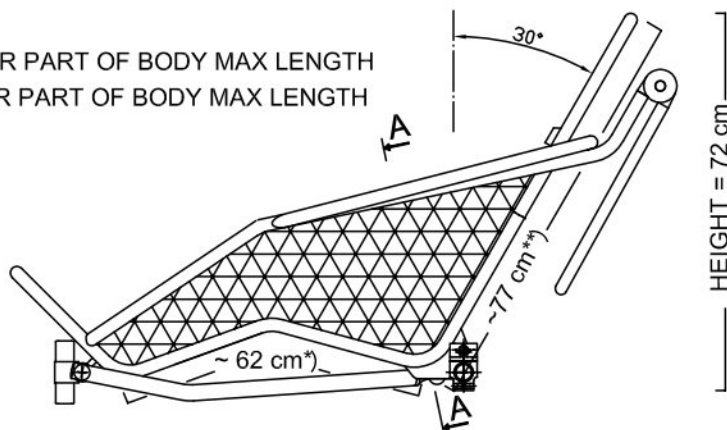

ROVER

BIKE TRAILER

SIZE:

BASIC DIMENSIONS:

HEIGHT = 87 cm

TOW BAR = 58 cm

LENGTH W/O TOW BAR = 118 cm

18 cm

FRAME WIDTH = 63 cm

WHEEL TRACK MAX = 76 cm

SIMPLIFIED DRAFTING - W/O MUDGUARD

DIMENSIONS FOR TRANSPORT:

*) LOWER PART OF BODY MAX LENGTH

**) UPPER PART OF BODY MAX LENGTH

HEIGHT = 72 cm

LENGTH = 118 cm

M

BASIC DIMENSIONS:

HEIGHT = 95 cm

HEIGHT = 95 cm

TOW BAR = 58 cm

LENGTH W/O TOW BAR = 138 cm

FRAME WIDTH = 63 cm

WHEEL TRACK MAX = 76 cm

SIMPLIFIED DRAFTING - W/O MUDGUARD

DIMENSIONS FOR TRANSPORT:

- *) LOWER PART OF BODY MAX LENGTH
- **) UPPER PART OF BODY MAX LENGTH

HEIGHT = 64 cm

WIDTH MAX = 63 cm

A - A

36 cm

ROVER