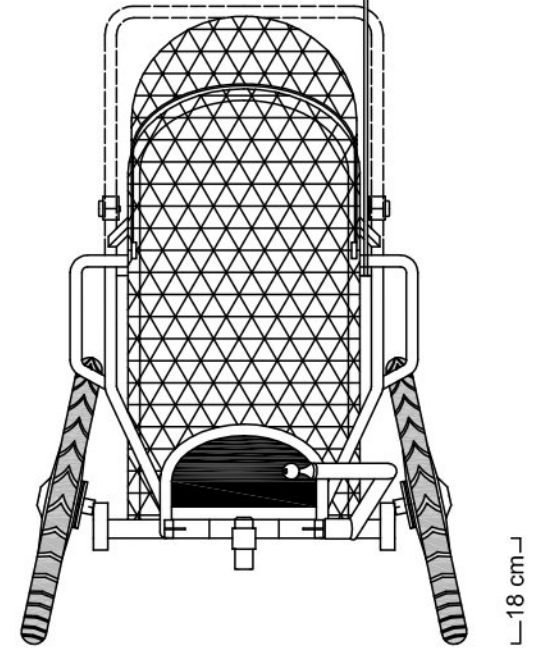

ROVER

BIKE TRAILER

SIZE:

BASIC DIMENSIONS:

HEIGHT = 87 cm

TOW BAR = 58 cm

LENGTH W/O TOW BAR = 118 cm

18 cm

WIDTH MAX = 63 cm

A - A

42 cm

32 cm

36 cm

ROYER

BIKE TRAILER

SIZE:

M

BASIC DIMENSIONS:

HEIGHT = 95 cm

HEIGHT = 95 cm

TOW BAR = 58 cm

LENGTH W/O TOW BAR = 138 cm

FRAME WIDTH = 63 cm

WHEEL TRACK MAX = 76 cm

SIMPLIFIED DRAFTING - W/O MUDGUARD

DIMENSIONS FOR TRANSPORT:

- *) LOWER PART OF BODY MAX LENGTH
- **) UPPER PART OF BODY MAX LENGTH

HEIGHT = 64 cm

WIDTH MAX = 63 cm

A - A

36 cm

ROVER