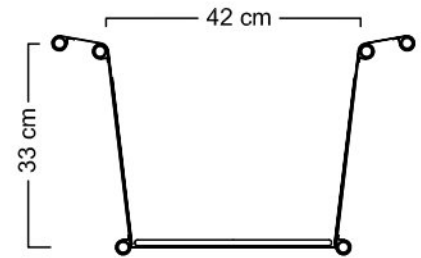

ROVER

BIKE TRAILER

SIZE:

BASIC DIMENSIONS:

HEIGHT = 87 cm

TOW BAR = 58 cm

LENGTH W/O TOW BAR = 118 cm

18 cm

M

BASIC DIMENSIONS:

HEIGHT = 95 cm

HEIGHT = 95 cm

TOW BAR = 58 cm

LENGTH W/O TOW BAR = 138 cm

FRAME WIDTH = 63 cm

WHEEL TRACK MAX = 76 cm

SIMPLIFIED DRAFTING - W/O MUDGUARD

DIMENSIONS FOR TRANSPORT:

- *) LOWER PART OF BODY MAX LENGTH
- **) UPPER PART OF BODY MAX LENGTH

HEIGHT = 64 cm

WIDTH MAX = 63 cm

A - A

36 cm

ROVER

BIKE TRAILER

SIZE:

BASIC DIMENSIONS:

FRAME WIDTH = 63 cm
WHEEL TRACK MAX = 76 cm
SIMPLIFIED DRAFTING - W/O MUDGUARD

DIMENSIONS FOR TRANSPORT:

- *) LOWER PART OF BODY MAX LENGTH
- **) UPPER PART OF BODY MAX LENGTH