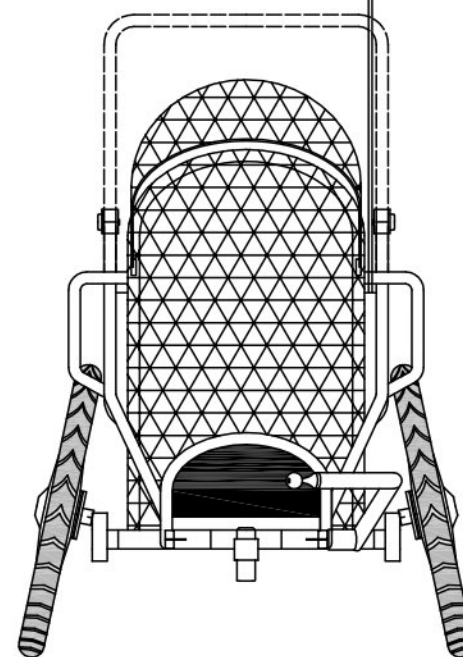

ROVER

BIKE TRAILER

SIZE:

BASIC DIMENSIONS:

HEIGHT = 87 cm

TOW BAR = 58 cm

LENGTH W/O TOW BAR = 118 cm

18 cm

FRAME WIDTH = 63 cm

WHEEL TRACK MAX = 76 cm

SIMPLIFIED DRAFTING - W/O MUDGUARD

DIMENSIONS FOR TRANSPORT:

*) LOWER PART OF BODY MAX LENGTH

**) UPPER PART OF BODY MAX LENGTH

HEIGHT = 72 cm

LENGTH = 118 cm

WIDTH MAX = 63 cm

A - A

42 cm

32 cm

36 cm

ROYER

BIKE TRAILER

SIZE:

M

BASIC DIMENSIONS:

HEIGHT = 95 cm

HEIGHT = 95 cm

TOW BAR = 58 cm

LENGTH W/O TOW BAR = 138 cm

FRAME WIDTH = 63 cm

WHEEL TRACK MAX = 76 cm