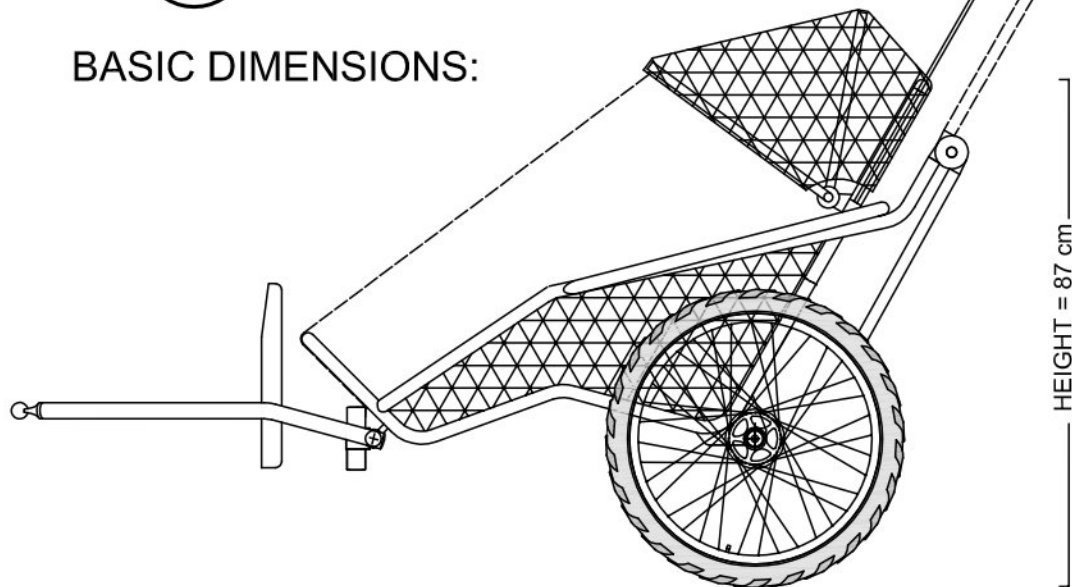

ROVER

BIKE TRAILER

SIZE:

BASIC DIMENSIONS:

HEIGHT = 87 cm

TOW BAR = 58 cm

LENGTH W/O TOW BAR = 118 cm

18 cm

FRAME WIDTH = 63 cm

WHEEL TRACK MAX = 76 cm

SIMPLIFIED DRAFTING - W/O MUDGUARD

DIMENSIONS FOR TRANSPORT:

*) LOWER PART OF BODY MAX LENGTH

**) UPPER PART OF BODY MAX LENGTH

HEIGHT = 72 cm

LENGTH = 118 cm

M

BASIC DIMENSIONS:

HEIGHT = 95 cm

HEIGHT = 95 cm

TOW BAR = 58 cm

LENGTH W/O TOW BAR = 138 cm

FRAME WIDTH = 63 cm

WHEEL TRACK MAX = 76 cm

SIMPLIFIED DRAFTING - W/O MUDGUARD

DIMENSIONS FOR TRANSPORT:

- *) LOWER PART OF BODY MAX LENGTH
- **) UPPER PART OF BODY MAX LENGTH

HEIGHT = 64 cm

WIDTH MAX = 63 cm

A - A

36 cm

ROVER