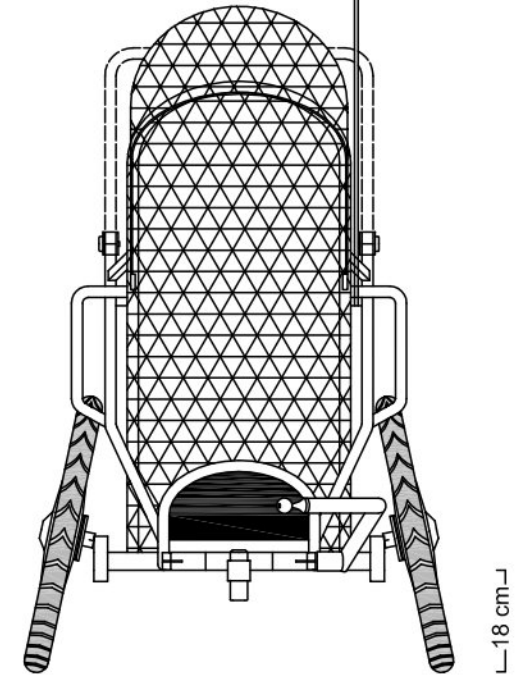

ROVER

BIKE TRAILER

SIZE:

BASIC DIMENSIONS:

HEIGHT = 87 cm

TOW BAR = 58 cm

LENGTH W/O TOW BAR = 118 cm

18 cm

M

BASIC DIMENSIONS:

HEIGHT = 95 cm

HEIGHT = 95 cm

TOW BAR = 58 cm

LENGTH W/O TOW BAR = 138 cm

FRAME WIDTH = 63 cm

WHEEL TRACK MAX = 76 cm

SIMPLIFIED DRAFTING - W/O MUDGUARD

DIMENSIONS FOR TRANSPORT:

- *) LOWER PART OF BODY MAX LENGTH
- **) UPPER PART OF BODY MAX LENGTH

HEIGHT = 64 cm

WIDTH MAX = 63 cm

A - A

36 cm

ROVER

BIKE TRAILER

SIZE:

BASIC DIMENSIONS:

FRAME WIDTH = 63 cm
WHEEL TRACK MAX = 76 cm
SIMPLIFIED DRAFTING - W/O MUDGUARD

DIMENSIONS FOR TRANSPORT:

- *) LOWER PART OF BODY MAX LENGTH
- **) UPPER PART OF BODY MAX LENGTH