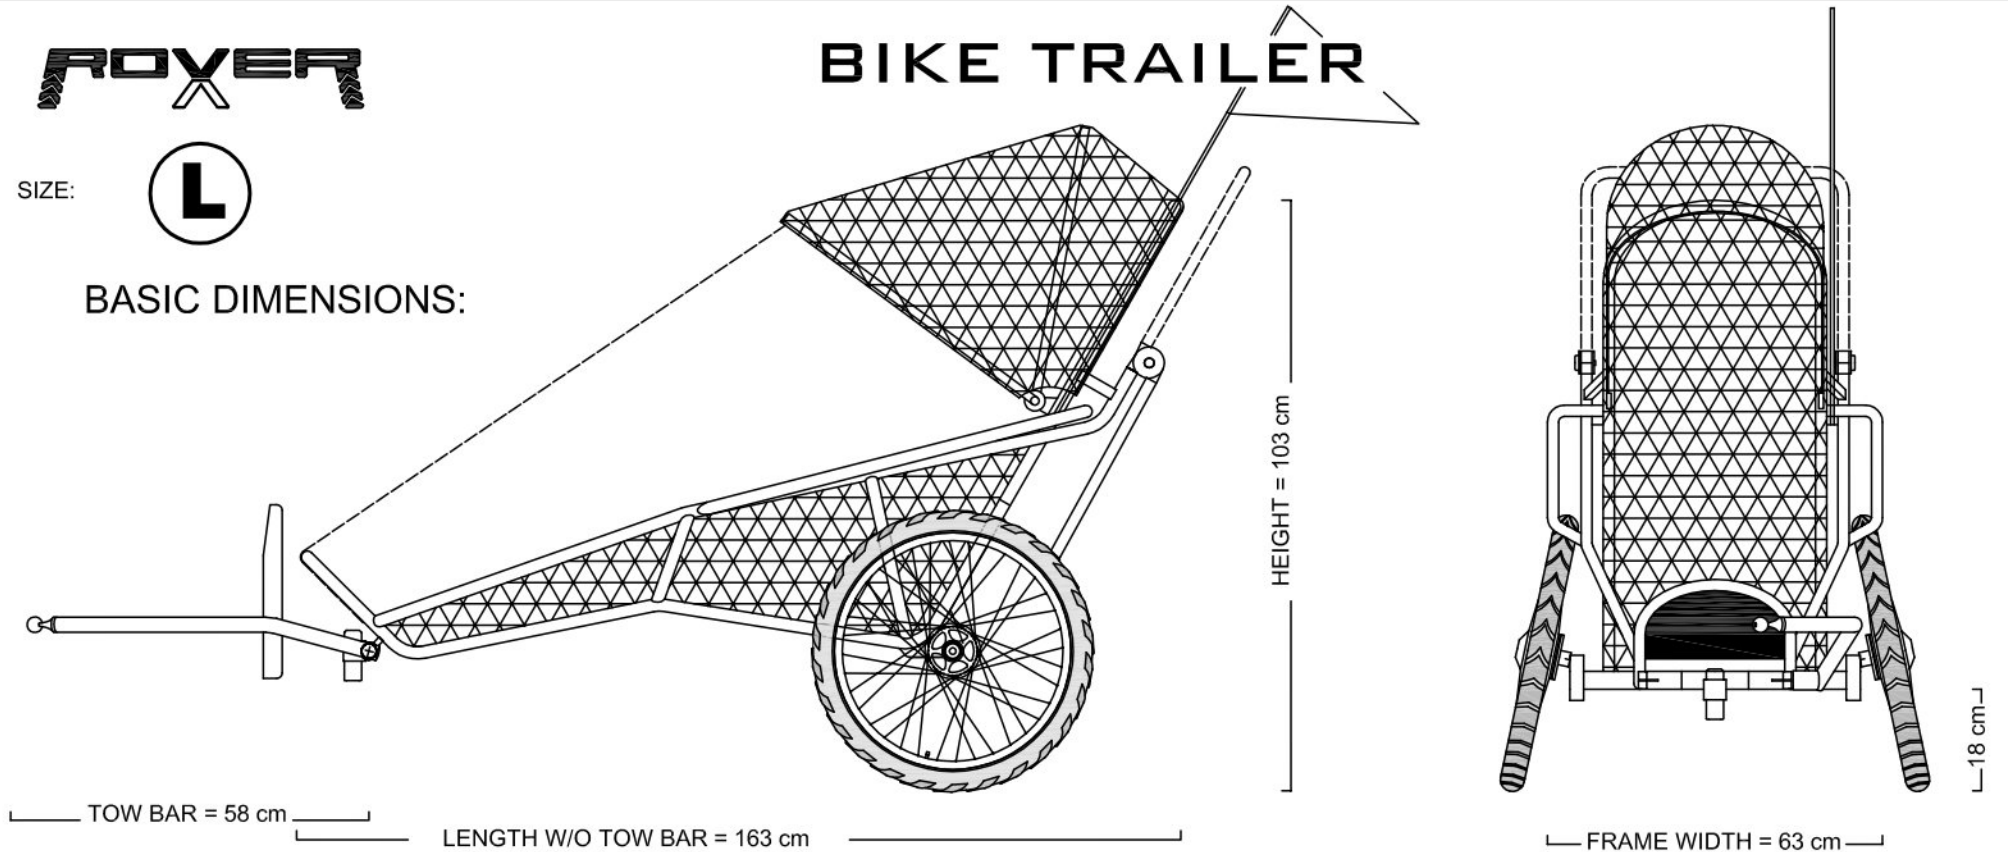

ROVER

BIKE TRAILER

SIZE:

BASIC DIMENSIONS:

HEIGHT = 87 cm

TOW BAR = 58 cm

LENGTH W/O TOW BAR = 118 cm

18 cm

M

BASIC DIMENSIONS:

HEIGHT = 95 cm

HEIGHT = 95 cm

TOW BAR = 58 cm

LENGTH W/O TOW BAR = 138 cm

FRAME WIDTH = 63 cm

WHEEL TRACK MAX = 76 cm

SIMPLIFIED DRAFTING - W/O MUDGUARD

DIMENSIONS FOR TRANSPORT:

- *) LOWER PART OF BODY MAX LENGTH
- **) UPPER PART OF BODY MAX LENGTH

HEIGHT = 64 cm

WIDTH MAX = 63 cm

A - A

36 cm

ROVER

BIKE TRAILER

SIZE:

BASIC DIMENSIONS:

FRAME WIDTH = 63 cm
WHEEL TRACK MAX = 76 cm
SIMPLIFIED DRAFTING - W/O MUDGUARD

DIMENSIONS FOR TRANSPORT:

- *) LOWER PART OF BODY MAX LENGTH
- **) UPPER PART OF BODY MAX LENGTH