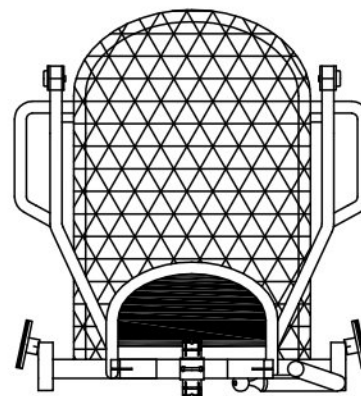

ROVER

BIKE TRAILER

SIZE:

BASIC DIMENSIONS:

HEIGHT = 87 cm

TOW BAR = 58 cm

LENGTH W/O TOW BAR = 118 cm

18 cm

FRAME WIDTH = 63 cm

WHEEL TRACK MAX = 76 cm

SIMPLIFIED DRAFTING - W/O MUDGUARD

DIMENSIONS FOR TRANSPORT:

*) LOWER PART OF BODY MAX LENGTH

**) UPPER PART OF BODY MAX LENGTH

HEIGHT = 72 cm

LENGTH = 118 cm

WIDTH MAX = 63 cm

A - A

42 cm

32 cm

36 cm

ROYER

BIKE TRAILER

SIZE:

M

BASIC DIMENSIONS:

HEIGHT = 95 cm

HEIGHT = 95 cm

TOW BAR = 58 cm

LENGTH W/O TOW BAR = 138 cm

FRAME WIDTH = 63 cm

WHEEL TRACK MAX = 76 cm