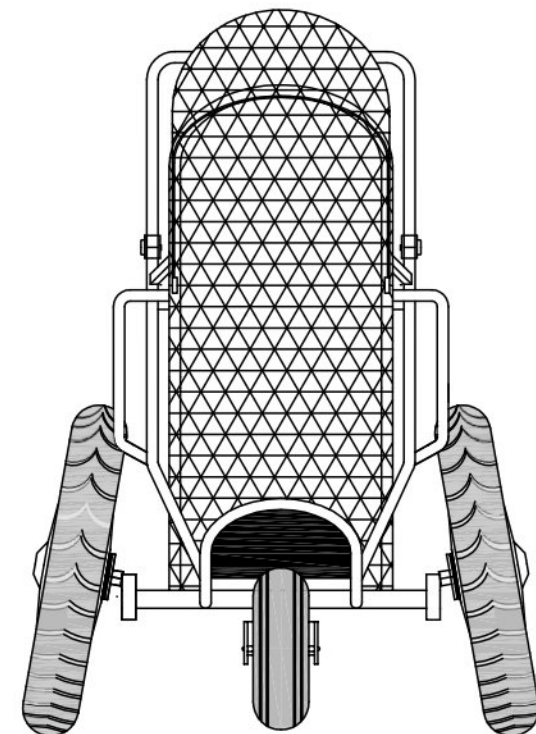

ROVER

BUGGY

SIZE:

BASIC DIMENSIONS:

LENGTH WITH 11" FRONT WHEEL = 184 cm

HEIGHT = 112 cm
HANDLE HEIGHT MAX - STANDARD = 121 cm
LONG = 128 cm

FRAME WIDTH = 68 cm

22 cm

WHEEL TRACK MAX = 92 cm

DIMENSIONS FOR TRANSPORT:

- *) LOWER PART OF BODY MAX LENGTH
- **) UPPER PART OF BODY MAX LENGTH

HEIGHT = 72 cm

LENGTH = 163 cm

WIDTH MAX = 68 cm

A - A

42 cm