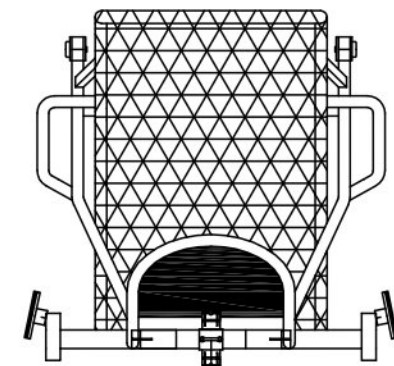

ROYER

BUGGY

SIZE:

M

BASIC DIMENSIONS:

LENGTH WITH 11" FRONT WHEEL = 162 cm

HEIGHT = 104 cm
STANDARD = 119 cm
HANDLE HEIGHT MAX - LONG = 126 cm

FRAME WIDTH = 68 cm
WHEEL TRACK MAX = 92 cm

└ 22 cm ┘

DIMENSIONS FOR TRANSPORT:

- *) LOWER PART OF BODY MAX LENGTH
- **) UPPER PART OF BODY MAX LENGTH

LENGTH = 138 cm

HEIGHT = 68 cm

WIDTH MAX = 68 cm

A - A

36 cm

ROVER

BUGGY

SIZE:

BASIC DIMENSIONS:

LENGTH WITH 11" FRONT WHEEL = 184 cm

HEIGHT = 112 cm
HANDLE HEIGHT MAX - STANDARD = 121 cm
LONG = 128 cm

FRAME WIDTH = 68 cm

22 cm

WHEEL TRACK MAX = 92 cm

DIMENSIONS FOR TRANSPORT:

- *) LOWER PART OF BODY MAX LENGTH
- **) UPPER PART OF BODY MAX LENGTH

HEIGHT = 72 cm

LENGTH = 163 cm

WIDTH MAX = 68 cm

A - A

42 cm