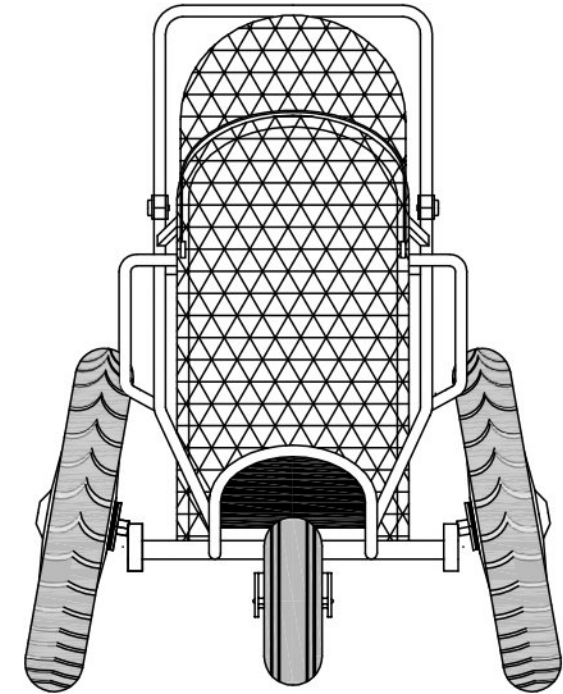

42 cm

36 cm

ROVER

JOGGING SET

SIZE:

BASIC DIMENSIONS:

DIMENSIONS FOR TRANSPORT:

- *) LOWER PART OF BODY MAX LENGTH
- **) UPPER PART OF BODY MAX LENGTH

ROYER

BUGGY

SIZE:

M

BASIC DIMENSIONS:

LENGTH WITH 11" FRONT WHEEL = 162 cm

HEIGHT = 104 cm
STANDARD = 119 cm
HANDLE HEIGHT MAX - LONG = 126 cm

FRAME WIDTH = 68 cm
WHEEL TRACK MAX = 92 cm

└ 22 cm ┘

DIMENSIONS FOR TRANSPORT:

- *) LOWER PART OF BODY MAX LENGTH
- **) UPPER PART OF BODY MAX LENGTH

LENGTH = 138 cm

HEIGHT = 68 cm

WIDTH MAX = 68 cm

A - A

36 cm

ROVER

BUGGY

SIZE:

BASIC DIMENSIONS:

LENGTH WITH 11" FRONT WHEEL = 184 cm

HEIGHT = 112 cm
HANDLE HEIGHT MAX - STANDARD = 121 cm
LONG = 128 cm

FRAME WIDTH = 68 cm

22 cm