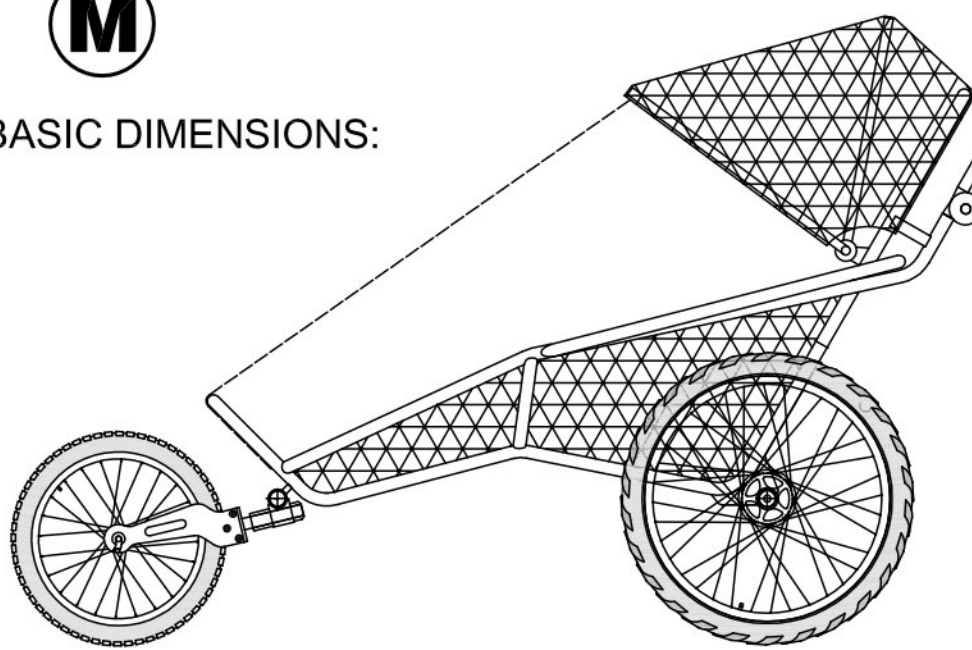

ROYER

JOGGING SET

SIZE:

M

BASIC DIMENSIONS:

LENGTH WITH 14" FRONT WHEEL = 172 cm

HEIGHT = 95 cm
STANDARD = 110 cm
HANDLE HEIGHT MAX - LONG = 117 cm

FRAME WIDTH = 63 cm
WHEEL TRACK MAX = 76 cm

18 cm

DIMENSIONS FOR TRANSPORT:

- *) LOWER PART OF BODY MAX LENGTH
- **) UPPER PART OF BODY MAX LENGTH

LENGTH = 138 cm

HEIGHT = 64 cm

WIDTH MAX = 63 cm

A - A

33 cm

42 cm

36 cm

ROVER

JOGGING SET

SIZE:

BASIC DIMENSIONS:

DIMENSIONS FOR TRANSPORT:

- *) LOWER PART OF BODY MAX LENGTH
- **) UPPER PART OF BODY MAX LENGTH

WHEEL TRACK MAX = 92 cm

DIMENSIONS FOR TRANSPORT:

- *) LOWER PART OF BODY MAX LENGTH
- **) UPPER PART OF BODY MAX LENGTH

HEIGHT = 72 cm

LENGTH = 163 cm

WIDTH MAX = 68 cm

A - A

42 cm