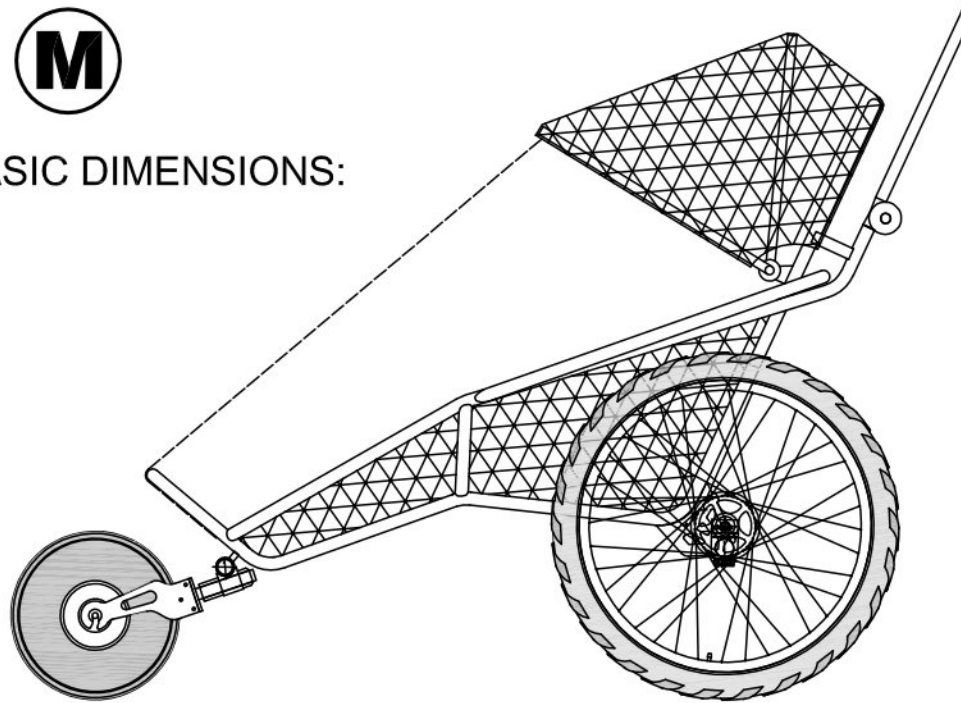

ROYER

BUGGY

SIZE:

M

BASIC DIMENSIONS: