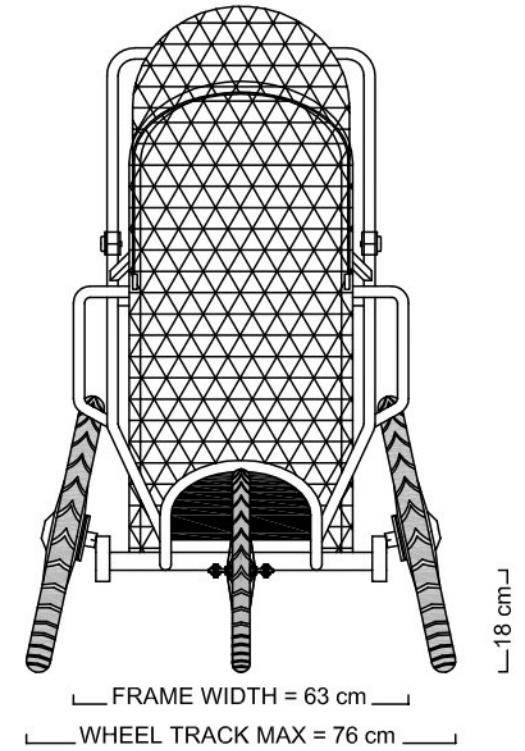

42 cm

36 cm

ROVER

JOGGING SET

SIZE:

BASIC DIMENSIONS:

DIMENSIONS FOR TRANSPORT:

- *) LOWER PART OF BODY MAX LENGTH
- **) UPPER PART OF BODY MAX LENGTH

ROYER

BUGGY

SIZE:

M

BASIC DIMENSIONS:

LENGTH WITH 11" FRONT WHEEL = 162 cm

HEIGHT = 104 cm
STANDARD = 119 cm
HANDLE HEIGHT MAX - LONG = 126 cm

FRAME WIDTH = 68 cm
WHEEL TRACK MAX = 92 cm

└ 22 cm ┘

DIMENSIONS FOR TRANSPORT:

- *) LOWER PART OF BODY MAX LENGTH
- **) UPPER PART OF BODY MAX LENGTH

LENGTH = 138 cm

HEIGHT = 68 cm

WIDTH MAX = 68 cm

A - A

36 cm

WHEEL TRACK MAX = 92 cm

DIMENSIONS FOR TRANSPORT:

- *) LOWER PART OF BODY MAX LENGTH
- **) UPPER PART OF BODY MAX LENGTH

HEIGHT = 72 cm

LENGTH = 163 cm

WIDTH MAX = 68 cm

A - A

42 cm