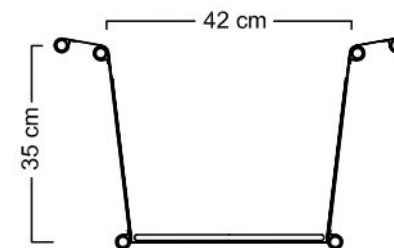

ROYER

BUGGY

SIZE:

M

BASIC DIMENSIONS:

LENGTH WITH 11" FRONT WHEEL = 162 cm

HEIGHT = 104 cm
STANDARD = 119 cm
HANDLE HEIGHT MAX - LONG = 126 cm

FRAME WIDTH = 68 cm
WHEEL TRACK MAX = 92 cm

└ 22 cm ┘

DIMENSIONS FOR TRANSPORT:

- *) LOWER PART OF BODY MAX LENGTH
- **) UPPER PART OF BODY MAX LENGTH

LENGTH = 138 cm

HEIGHT = 68 cm

WIDTH MAX = 68 cm

A - A

36 cm

ROVER

BUGGY

SIZE:

BASIC DIMENSIONS:

LENGTH WITH 11" FRONT WHEEL = 184 cm

HEIGHT = 112 cm
HANDLE HEIGHT MAX - STANDARD = 121 cm
LONG = 128 cm

FRAME WIDTH = 68 cm

22 cm

WHEEL TRACK MAX = 92 cm

DIMENSIONS FOR TRANSPORT:

- *) LOWER PART OF BODY MAX LENGTH
- **) UPPER PART OF BODY MAX LENGTH

HEIGHT = 72 cm

LENGTH = 163 cm

WIDTH MAX = 68 cm

A - A

42 cm