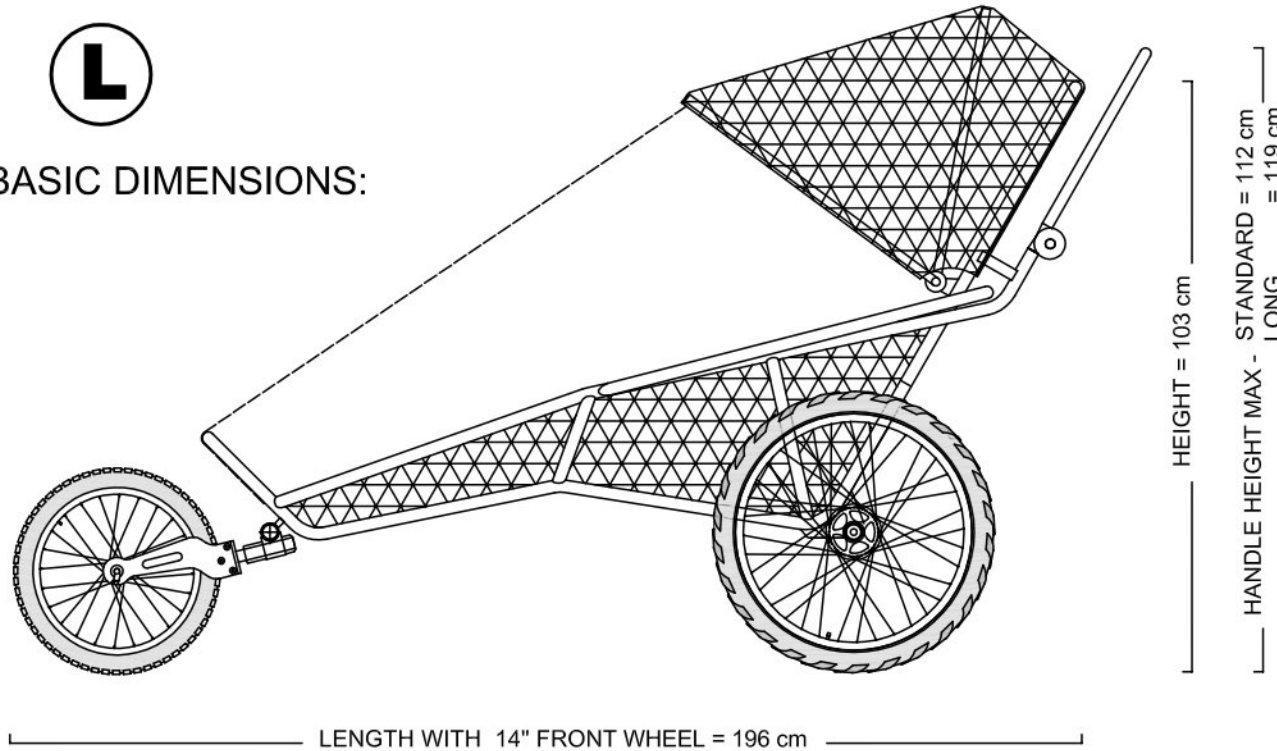

42 cm

36 cm

ROVER

JOGGING SET

SIZE:

BASIC DIMENSIONS:

DIMENSIONS FOR TRANSPORT:

- *) LOWER PART OF BODY MAX LENGTH
- **) UPPER PART OF BODY MAX LENGTH

ROYER

BUGGY

SIZE:

M

BASIC DIMENSIONS:

LENGTH WITH 11" FRONT WHEEL = 162 cm

HEIGHT = 104 cm
STANDARD = 119 cm
HANDLE HEIGHT MAX - LONG = 126 cm

FRAME WIDTH = 68 cm
WHEEL TRACK MAX = 92 cm

ROVER

BUGGY

SIZE:

BASIC DIMENSIONS:

LENGTH WITH 11" FRONT WHEEL = 184 cm

HEIGHT = 112 cm
HANDLE HEIGHT MAX - STANDARD = 121 cm
LONG = 128 cm

FRAME WIDTH = 68 cm

22 cm

WHEEL TRACK MAX = 92 cm

DIMENSIONS FOR TRANSPORT:

- *) LOWER PART OF BODY MAX LENGTH
- **) UPPER PART OF BODY MAX LENGTH

HEIGHT = 72 cm

LENGTH = 163 cm

WIDTH MAX = 68 cm

A - A

42 cm