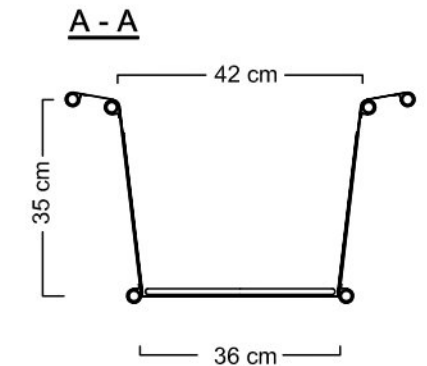

42 cm

36 cm

ROVER

JOGGING SET

SIZE:

BASIC DIMENSIONS:

DIMENSIONS FOR TRANSPORT:

- *) LOWER PART OF BODY MAX LENGTH
- **) UPPER PART OF BODY MAX LENGTH

ROYER

BUGGY

SIZE:

M

BASIC DIMENSIONS:

LENGTH WITH 11" FRONT WHEEL = 162 cm

HEIGHT = 104 cm
STANDARD = 119 cm
HANDLE HEIGHT MAX - LONG = 126 cm

FRAME WIDTH = 68 cm
WHEEL TRACK MAX = 92 cm

└ 22 cm ┘

DIMENSIONS FOR TRANSPORT:

- *) LOWER PART OF BODY MAX LENGTH
- **) UPPER PART OF BODY MAX LENGTH

LENGTH = 138 cm

HEIGHT = 68 cm

WIDTH MAX = 68 cm

A - A

36 cm

WHEEL TRACK MAX = 92 cm

DIMENSIONS FOR TRANSPORT:

- *) LOWER PART OF BODY MAX LENGTH
- **) UPPER PART OF BODY MAX LENGTH

HEIGHT = 72 cm

LENGTH = 163 cm

WIDTH MAX = 68 cm

A - A

42 cm