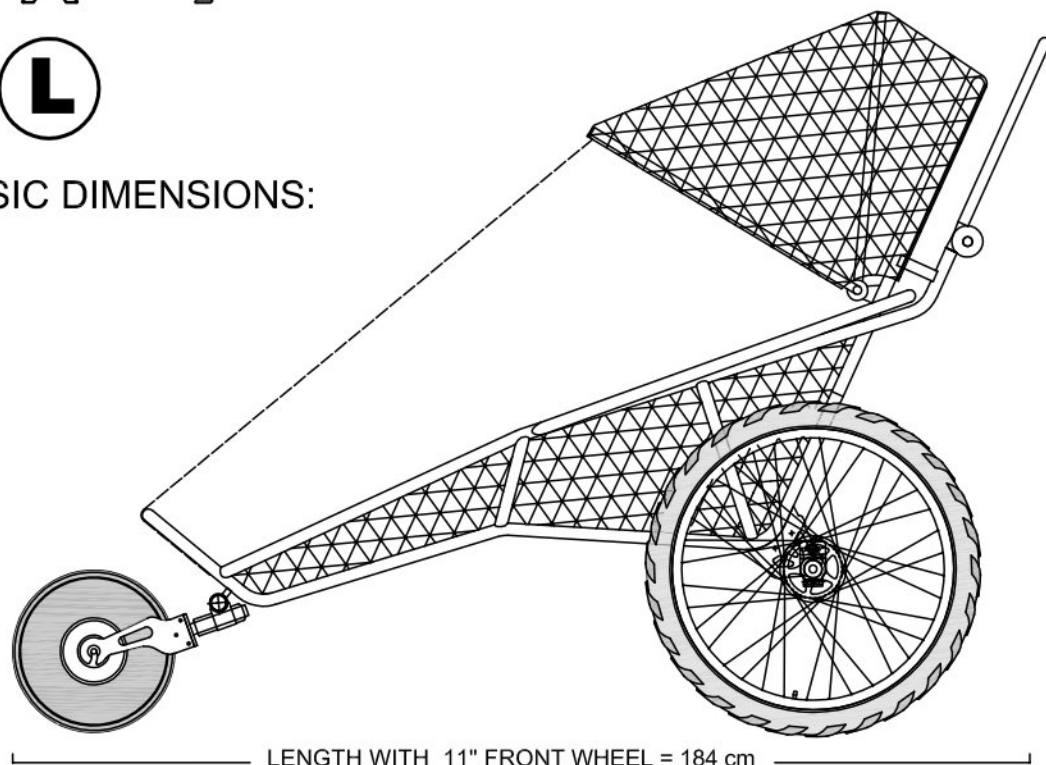

└ 22 cm ┘

DIMENSIONS FOR TRANSPORT:

- *) LOWER PART OF BODY MAX LENGTH
- **) UPPER PART OF BODY MAX LENGTH

LENGTH = 138 cm

HEIGHT = 68 cm

WIDTH MAX = 68 cm

A - A

36 cm

ROVER

BUGGY

SIZE:

BASIC DIMENSIONS:

LENGTH WITH 11" FRONT WHEEL = 184 cm

HEIGHT = 112 cm
HANDLE HEIGHT MAX - STANDARD = 121 cm
LONG = 128 cm

FRAME WIDTH = 68 cm

22 cm

WHEEL TRACK MAX = 92 cm

DIMENSIONS FOR TRANSPORT:

- *) LOWER PART OF BODY MAX LENGTH
- **) UPPER PART OF BODY MAX LENGTH

HEIGHT = 72 cm

LENGTH = 163 cm

WIDTH MAX = 68 cm

A - A

42 cm