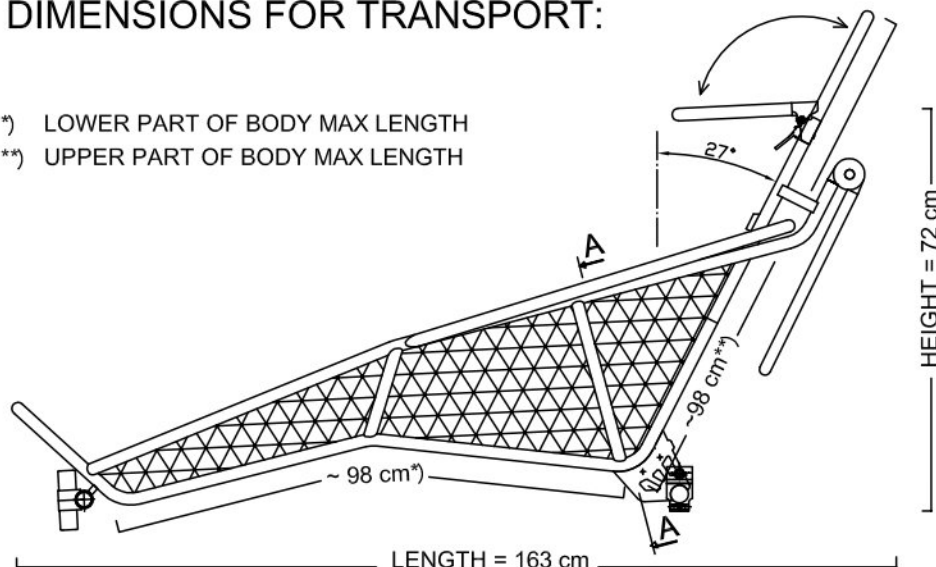

└ 22 cm ┘

DIMENSIONS FOR TRANSPORT:

- *) LOWER PART OF BODY MAX LENGTH
- **) UPPER PART OF BODY MAX LENGTH

LENGTH = 138 cm

HEIGHT = 68 cm

WIDTH MAX = 68 cm

A - A

36 cm

ROVER

BUGGY

SIZE:

BASIC DIMENSIONS:

LENGTH WITH 11" FRONT WHEEL = 184 cm

HEIGHT = 112 cm
HANDLE HEIGHT MAX - STANDARD = 121 cm
LONG = 128 cm

FRAME WIDTH = 68 cm

22 cm

WHEEL TRACK MAX = 92 cm

DIMENSIONS FOR TRANSPORT:

- *) LOWER PART OF BODY MAX LENGTH
- **) UPPER PART OF BODY MAX LENGTH

HEIGHT = 72 cm

LENGTH = 163 cm

WIDTH MAX = 68 cm

A - A

42 cm