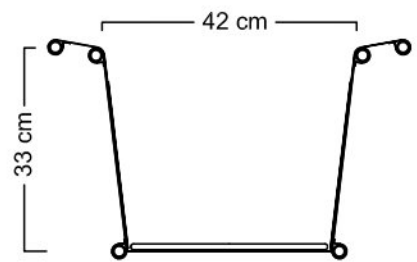

18 cm

DIMENSIONS FOR TRANSPORT:

- *) LOWER PART OF BODY MAX LENGTH
- **) UPPER PART OF BODY MAX LENGTH

LENGTH = 138 cm

HEIGHT = 64 cm

WIDTH MAX = 63 cm

A - A

33 cm

42 cm

36 cm

ROVER

JOGGING SET

SIZE:

BASIC DIMENSIONS:

DIMENSIONS FOR TRANSPORT:

- *) LOWER PART OF BODY MAX LENGTH
- **) UPPER PART OF BODY MAX LENGTH

ROYER

BUGGY

SIZE:

M

BASIC DIMENSIONS:

LENGTH WITH 11" FRONT WHEEL = 162 cm

HEIGHT = 104 cm
STANDARD = 119 cm
HANDLE HEIGHT MAX - LONG = 126 cm

FRAME WIDTH = 68 cm
WHEEL TRACK MAX = 92 cm

WHEEL TRACK MAX = 92 cm

DIMENSIONS FOR TRANSPORT:

- *) LOWER PART OF BODY MAX LENGTH
- **) UPPER PART OF BODY MAX LENGTH

HEIGHT = 72 cm

LENGTH = 163 cm

WIDTH MAX = 68 cm

A - A

42 cm