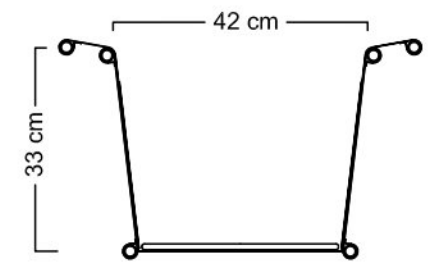

ROYER

BUGGY

SIZE:

M

BASIC DIMENSIONS:

LENGTH WITH 11" FRONT WHEEL = 162 cm

HEIGHT = 104 cm
STANDARD = 119 cm
HANDLE HEIGHT MAX - LONG = 126 cm

FRAME WIDTH = 68 cm
WHEEL TRACK MAX = 92 cm

└ 22 cm ┘

DIMENSIONS FOR TRANSPORT:

- *) LOWER PART OF BODY MAX LENGTH
- **) UPPER PART OF BODY MAX LENGTH

LENGTH = 138 cm

HEIGHT = 68 cm

WIDTH MAX = 68 cm

A - A

36 cm

ROVER

BUGGY

SIZE:

BASIC DIMENSIONS:

LENGTH WITH 11" FRONT WHEEL = 184 cm

HEIGHT = 112 cm
HANDLE HEIGHT MAX - STANDARD = 121 cm
LONG = 128 cm

FRAME WIDTH = 68 cm

22 cm

WHEEL TRACK MAX = 92 cm

DIMENSIONS FOR TRANSPORT:

- *) LOWER PART OF BODY MAX LENGTH
- **) UPPER PART OF BODY MAX LENGTH

HEIGHT = 72 cm

LENGTH = 163 cm

WIDTH MAX = 68 cm

A - A

42 cm