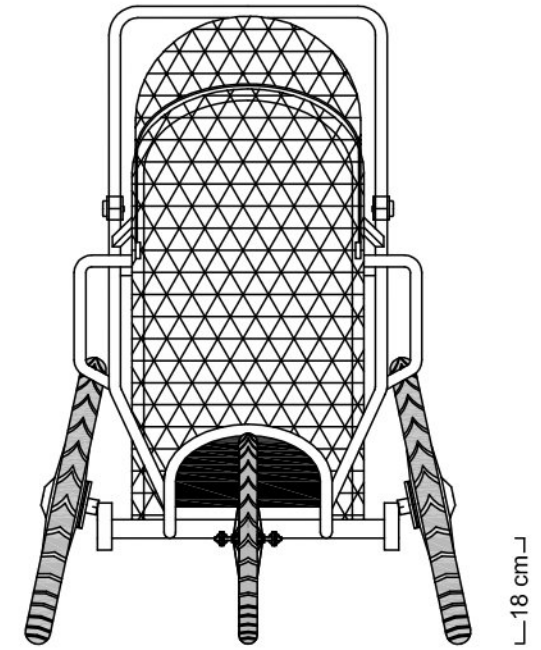

ROYER

JOGGING SET

SIZE:

M

BASIC DIMENSIONS:

LENGTH WITH 14" FRONT WHEEL = 172 cm

HEIGHT = 95 cm
STANDARD = 110 cm
HANDLE HEIGHT MAX - LONG = 117 cm

FRAME WIDTH = 63 cm
WHEEL TRACK MAX = 76 cm

18 cm

DIMENSIONS FOR TRANSPORT:

- *) LOWER PART OF BODY MAX LENGTH
- **) UPPER PART OF BODY MAX LENGTH

LENGTH = 138 cm

HEIGHT = 64 cm

WIDTH MAX = 63 cm

A - A

33 cm

42 cm

36 cm

ROVER

JOGGING SET

SIZE:

BASIC DIMENSIONS:

DIMENSIONS FOR TRANSPORT:

- *) LOWER PART OF BODY MAX LENGTH
- **) UPPER PART OF BODY MAX LENGTH

WHEEL TRACK MAX = 92 cm

DIMENSIONS FOR TRANSPORT:

- *) LOWER PART OF BODY MAX LENGTH
- **) UPPER PART OF BODY MAX LENGTH

HEIGHT = 72 cm

LENGTH = 163 cm

WIDTH MAX = 68 cm

A - A

42 cm