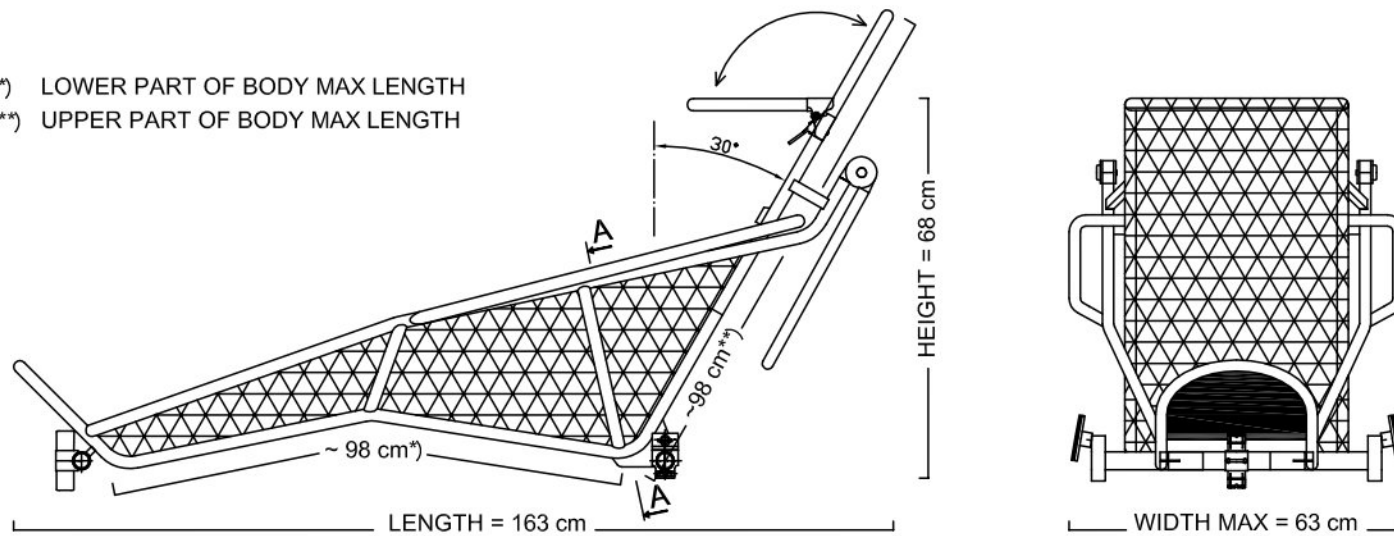

42 cm

36 cm

ROVER

JOGGING SET

SIZE:

BASIC DIMENSIONS:

DIMENSIONS FOR TRANSPORT:

- *) LOWER PART OF BODY MAX LENGTH
- **) UPPER PART OF BODY MAX LENGTH

ROYER

BUGGY

SIZE:

M

BASIC DIMENSIONS:

LENGTH WITH 11" FRONT WHEEL = 162 cm

HEIGHT = 104 cm
STANDARD = 119 cm
HANDLE HEIGHT MAX - LONG = 126 cm

FRAME WIDTH = 68 cm
WHEEL TRACK MAX = 92 cm

└ 22 cm ┘

DIMENSIONS FOR TRANSPORT:

- *) LOWER PART OF BODY MAX LENGTH
- **) UPPER PART OF BODY MAX LENGTH

LENGTH = 138 cm

HEIGHT = 68 cm

WIDTH MAX = 68 cm

A - A

36 cm

WHEEL TRACK MAX = 92 cm

DIMENSIONS FOR TRANSPORT:

- *) LOWER PART OF BODY MAX LENGTH
- **) UPPER PART OF BODY MAX LENGTH

HEIGHT = 72 cm

LENGTH = 163 cm

WIDTH MAX = 68 cm

A - A

42 cm