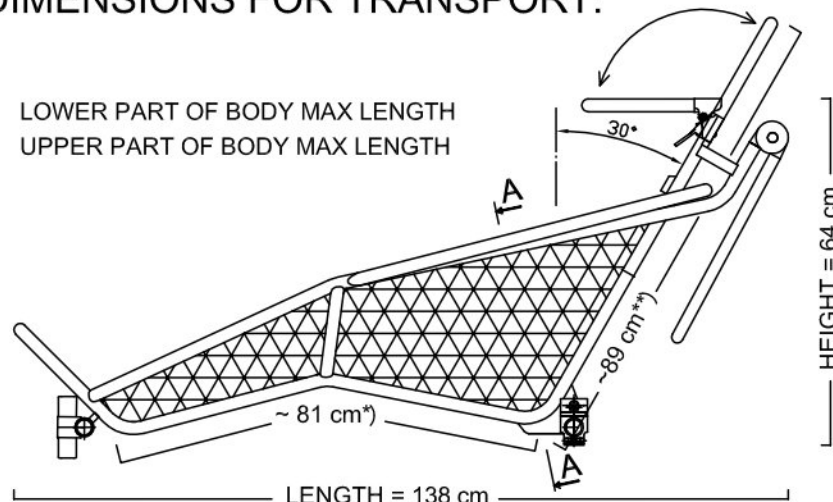

ROYER

JOGGING SET

SIZE:

M

BASIC DIMENSIONS:

LENGTH WITH 14" FRONT WHEEL = 172 cm

HEIGHT = 95 cm
STANDARD = 110 cm
HANDLE HEIGHT MAX - LONG = 117 cm

FRAME WIDTH = 63 cm
WHEEL TRACK MAX = 76 cm

18 cm

DIMENSIONS FOR TRANSPORT:

- *) LOWER PART OF BODY MAX LENGTH
- **) UPPER PART OF BODY MAX LENGTH

LENGTH = 138 cm

HEIGHT = 64 cm

WIDTH MAX = 63 cm

A - A

33 cm

ROVER

BUGGY

SIZE:

BASIC DIMENSIONS:

LENGTH WITH 11" FRONT WHEEL = 184 cm

HEIGHT = 112 cm
HANDLE HEIGHT MAX - STANDARD = 121 cm
LONG = 128 cm

FRAME WIDTH = 68 cm

22 cm

WHEEL TRACK MAX = 92 cm

DIMENSIONS FOR TRANSPORT:

- *) LOWER PART OF BODY MAX LENGTH
- **) UPPER PART OF BODY MAX LENGTH

HEIGHT = 72 cm

LENGTH = 163 cm

WIDTH MAX = 68 cm

A - A

42 cm