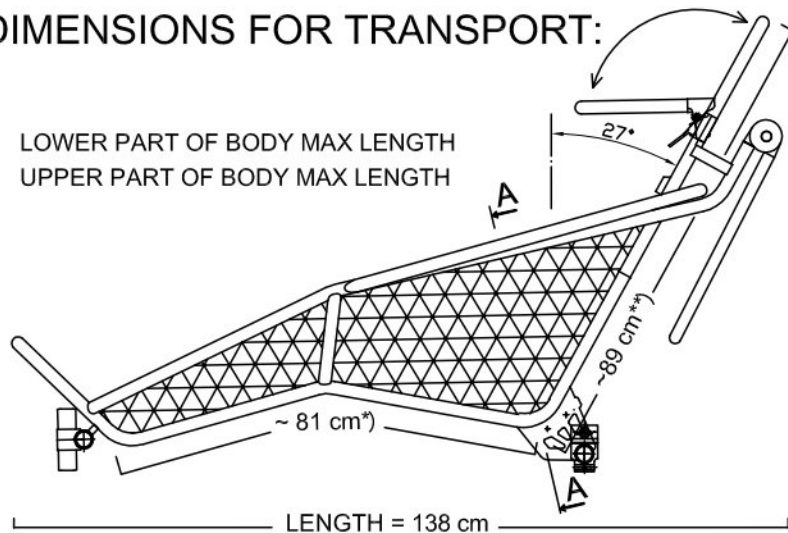

ROYER

BUGGY

SIZE:

M

BASIC DIMENSIONS:

LENGTH WITH 11" FRONT WHEEL = 162 cm

HEIGHT = 104 cm
STANDARD = 119 cm
HANDLE HEIGHT MAX - LONG = 126 cm

FRAME WIDTH = 68 cm
WHEEL TRACK MAX = 92 cm

└ 22 cm ┘

DIMENSIONS FOR TRANSPORT:

- *) LOWER PART OF BODY MAX LENGTH
- **) UPPER PART OF BODY MAX LENGTH

LENGTH = 138 cm

HEIGHT = 68 cm

WIDTH MAX = 68 cm

A - A

36 cm

ROVER

BUGGY

SIZE:

BASIC DIMENSIONS:

LENGTH WITH 11" FRONT WHEEL = 184 cm

HEIGHT = 112 cm
HANDLE HEIGHT MAX - STANDARD = 121 cm
LONG = 128 cm

FRAME WIDTH = 68 cm

22 cm

WHEEL TRACK MAX = 92 cm

DIMENSIONS FOR TRANSPORT:

- *) LOWER PART OF BODY MAX LENGTH
- **) UPPER PART OF BODY MAX LENGTH

HEIGHT = 72 cm

LENGTH = 163 cm

WIDTH MAX = 68 cm

A - A

42 cm