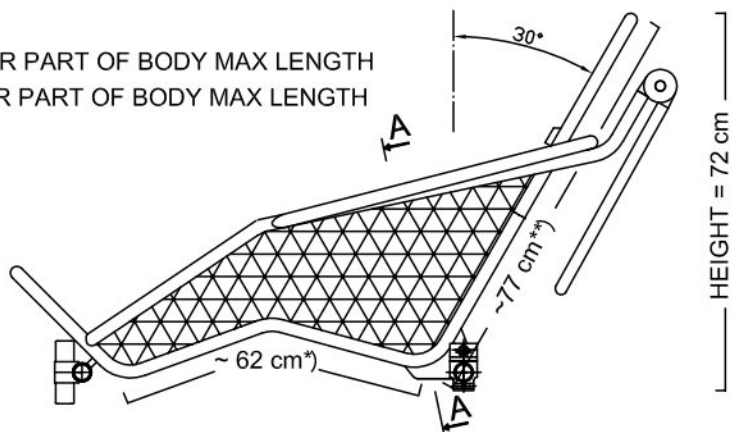

BASIC SET

SIZE:

BASIC DIMENSIONS:

LENGTH WITH 6" FRONT WHEEL = 118 cm

FRAME WIDTH = 63 cm

WHEEL TRACK MAX = 76 cm

DIMENSIONS FOR TRANSPORT:

*) LOWER PART OF BODY MAX LENGTH

**) UPPER PART OF BODY MAX LENGTH

LENGTH = 118 cm

WIDTH MAX = 63 cm

A - A

36 cm

BASIC SET

SIZE:

BASIC DIMENSIONS:

LENGTH WITH 6" FRONT WHEEL = 138 cm

HEIGHT = 95 cm
STANDARD = 110 cm
HANDLE HEIGHT MAX - LONG = 117 cm

FRAME WIDTH = 63 cm
WHEEL TRACK MAX = 76 cm

18 cm

DIMENSIONS FOR TRANSPORT:

- *) LOWER PART OF BODY MAX LENGTH
- **) UPPER PART OF BODY MAX LENGTH

LENGTH = 138 cm

HEIGHT = 64 cm

WIDTH MAX = 63 cm

A - A

36 cm

33 cm

42 cm

BASIC SET