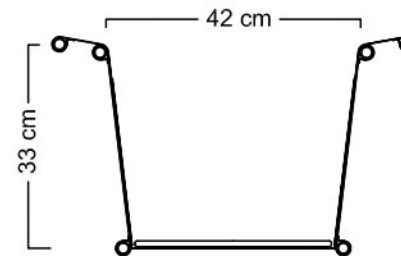

BASIC SET

SIZE:

BASIC DIMENSIONS:

LENGTH WITH 6" FRONT WHEEL = 118 cm

FRAME WIDTH = 63 cm

WHEEL TRACK MAX = 76 cm

DIMENSIONS FOR TRANSPORT:

*) LOWER PART OF BODY MAX LENGTH

**) UPPER PART OF BODY MAX LENGTH

LENGTH = 118 cm

WIDTH MAX = 63 cm

A - A

36 cm

BASIC SET

SIZE:

BASIC DIMENSIONS:

LENGTH WITH 6" FRONT WHEEL = 138 cm

HEIGHT = 95 cm
STANDARD = 110 cm
HANDLE HEIGHT MAX - LONG = 117 cm

FRAME WIDTH = 63 cm
WHEEL TRACK MAX = 76 cm

18 cm

DIMENSIONS FOR TRANSPORT:

- *) LOWER PART OF BODY MAX LENGTH
- **) UPPER PART OF BODY MAX LENGTH

LENGTH = 138 cm

HEIGHT = 64 cm

WIDTH MAX = 63 cm

A - A

36 cm

33 cm

42 cm

BASIC SET