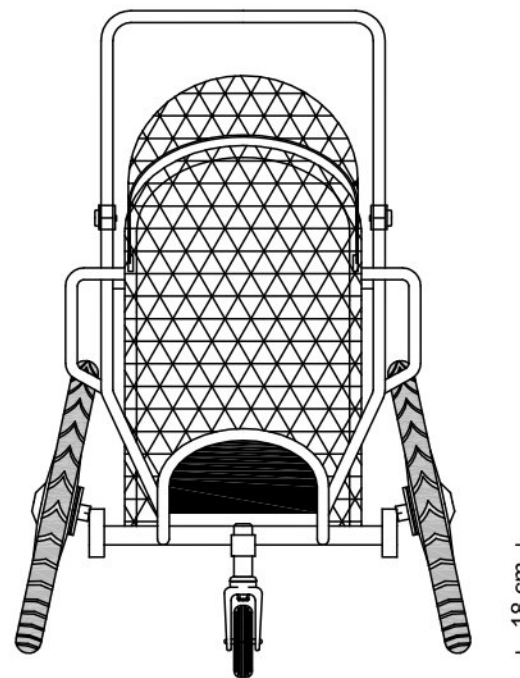

BASIC SET

SIZE:

BASIC DIMENSIONS:

LENGTH WITH 6" FRONT WHEEL = 118 cm

FRAME WIDTH = 63 cm

WHEEL TRACK MAX = 76 cm

DIMENSIONS FOR TRANSPORT:

*) LOWER PART OF BODY MAX LENGTH

**) UPPER PART OF BODY MAX LENGTH

LENGTH = 118 cm

WIDTH MAX = 63 cm

A - A

36 cm

BASIC SET

SIZE:

BASIC DIMENSIONS:

LENGTH WITH 6" FRONT WHEEL = 138 cm

HEIGHT = 95 cm
STANDARD = 110 cm
HANDLE HEIGHT MAX - LONG = 117 cm

FRAME WIDTH = 63 cm
WHEEL TRACK MAX = 76 cm

18 cm

DIMENSIONS FOR TRANSPORT:

- *) LOWER PART OF BODY MAX LENGTH
- **) UPPER PART OF BODY MAX LENGTH

LENGTH = 138 cm

HEIGHT = 64 cm

WIDTH MAX = 63 cm

A - A

36 cm

33 cm

42 cm

BASIC SET