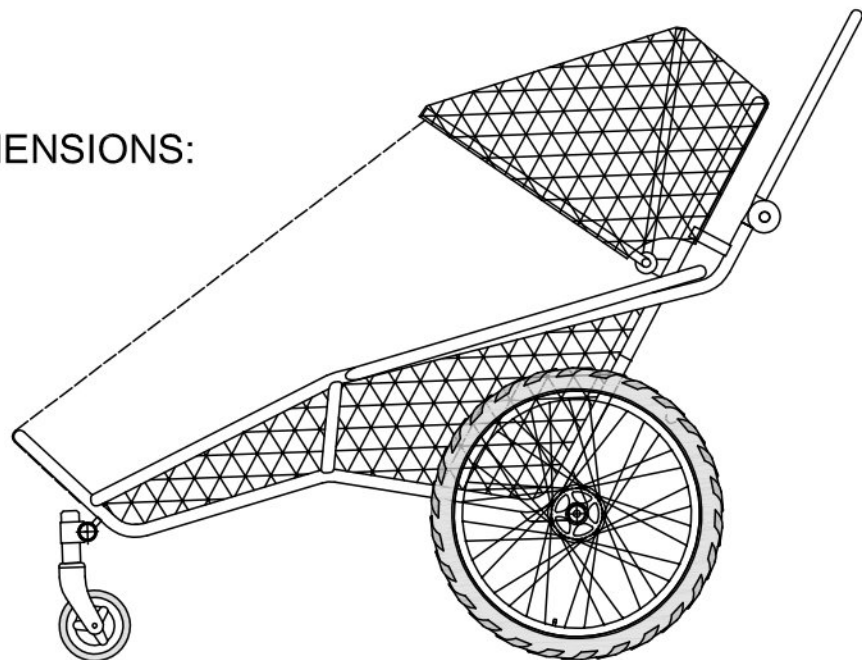

BASIC SET

SIZE:

BASIC DIMENSIONS:

LENGTH WITH 6" FRONT WHEEL = 118 cm

FRAME WIDTH = 63 cm

WHEEL TRACK MAX = 76 cm

DIMENSIONS FOR TRANSPORT:

*) LOWER PART OF BODY MAX LENGTH

**) UPPER PART OF BODY MAX LENGTH

LENGTH = 118 cm

WIDTH MAX = 63 cm

A - A

36 cm

BASIC SET

SIZE:

BASIC DIMENSIONS:

LENGTH WITH 6" FRONT WHEEL = 138 cm

HEIGHT = 95 cm
STANDARD = 110 cm
HANDLE HEIGHT MAX - LONG = 117 cm

FRAME WIDTH = 63 cm
WHEEL TRACK MAX = 76 cm

18 cm

DIMENSIONS FOR TRANSPORT:

- *) LOWER PART OF BODY MAX LENGTH
- **) UPPER PART OF BODY MAX LENGTH