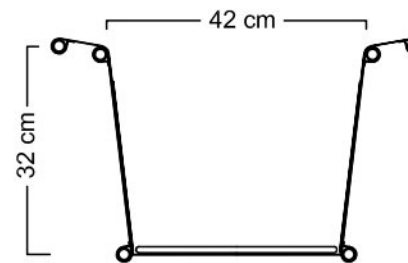

BASIC SET

SIZE:

BASIC DIMENSIONS:

LENGTH WITH 6" FRONT WHEEL = 118 cm

FRAME WIDTH = 63 cm

WHEEL TRACK MAX = 76 cm

DIMENSIONS FOR TRANSPORT:

*) LOWER PART OF BODY MAX LENGTH

**) UPPER PART OF BODY MAX LENGTH

LENGTH = 118 cm

WIDTH MAX = 63 cm

A - A

36 cm

BASIC SET

SIZE:

BASIC DIMENSIONS:

LENGTH WITH 6" FRONT WHEEL = 138 cm

HEIGHT = 95 cm
STANDARD = 110 cm
HANDLE HEIGHT MAX - LONG = 117 cm

FRAME WIDTH = 63 cm
WHEEL TRACK MAX = 76 cm

18 cm

DIMENSIONS FOR TRANSPORT:

- *) LOWER PART OF BODY MAX LENGTH
- **) UPPER PART OF BODY MAX LENGTH

LENGTH = 138 cm

HEIGHT = 64 cm

WIDTH MAX = 63 cm

A - A

36 cm

33 cm

42 cm

BASIC SET