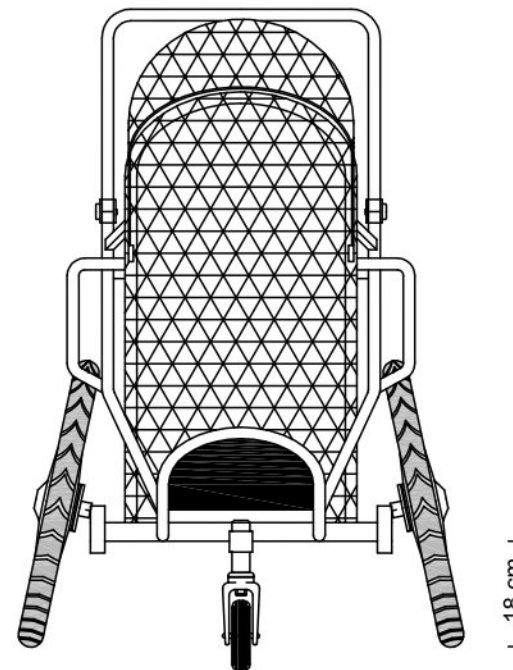

BASIC SET

SIZE:

BASIC DIMENSIONS:

LENGTH WITH 6" FRONT WHEEL = 118 cm

FRAME WIDTH = 63 cm

WHEEL TRACK MAX = 76 cm

DIMENSIONS FOR TRANSPORT:

*) LOWER PART OF BODY MAX LENGTH

**) UPPER PART OF BODY MAX LENGTH

LENGTH = 118 cm

WIDTH MAX = 63 cm

A - A

36 cm

BASIC SET

SIZE:

BASIC DIMENSIONS:

LENGTH WITH 6" FRONT WHEEL = 138 cm

HEIGHT = 95 cm
STANDARD = 110 cm
HANDLE HEIGHT MAX - LONG = 117 cm

FRAME WIDTH = 63 cm
WHEEL TRACK MAX = 76 cm

18 cm

DIMENSIONS FOR TRANSPORT:

- *) LOWER PART OF BODY MAX LENGTH
- **) UPPER PART OF BODY MAX LENGTH

LENGTH = 138 cm

HEIGHT = 64 cm

WIDTH MAX = 63 cm

A - A

36 cm

33 cm

42 cm

BASIC SET