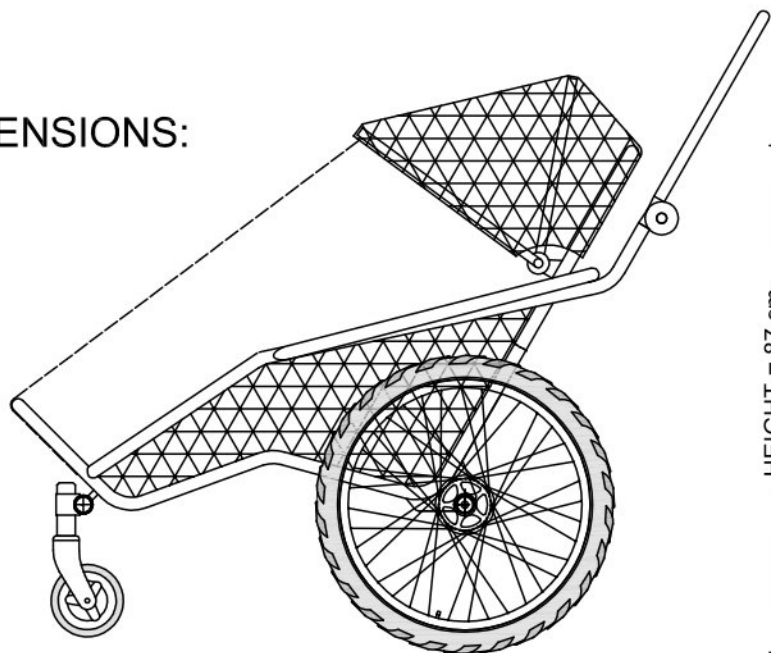

BASIC SET

SIZE:

BASIC DIMENSIONS:

LENGTH WITH 6" FRONT WHEEL = 118 cm

FRAME WIDTH = 63 cm

WHEEL TRACK MAX = 76 cm

DIMENSIONS FOR TRANSPORT:

*) LOWER PART OF BODY MAX LENGTH

**) UPPER PART OF BODY MAX LENGTH

LENGTH = 118 cm

WIDTH MAX = 63 cm

A - A

36 cm

BASIC SET

SIZE:

BASIC DIMENSIONS:

LENGTH WITH 6" FRONT WHEEL = 138 cm

HEIGHT = 95 cm
STANDARD = 110 cm
HANDLE HEIGHT MAX - LONG = 117 cm

FRAME WIDTH = 63 cm
WHEEL TRACK MAX = 76 cm

18 cm

DIMENSIONS FOR TRANSPORT:

- *) LOWER PART OF BODY MAX LENGTH
- **) UPPER PART OF BODY MAX LENGTH