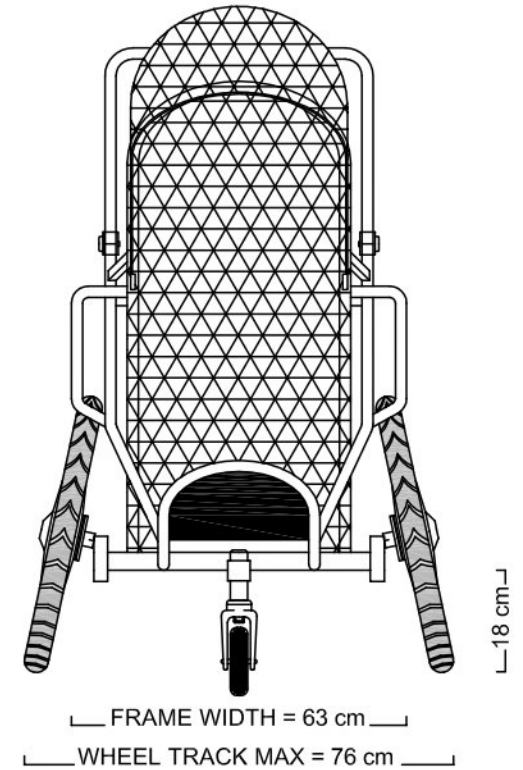

**) UPPER PART OF BODY MAX LENGTH

LENGTH = 118 cm

WIDTH MAX = 63 cm

A - A

36 cm

BASIC SET

SIZE:

BASIC DIMENSIONS:

LENGTH WITH 6" FRONT WHEEL = 138 cm

HEIGHT = 95 cm
STANDARD = 110 cm
HANDLE HEIGHT MAX - LONG = 117 cm

FRAME WIDTH = 63 cm
WHEEL TRACK MAX = 76 cm

18 cm

DIMENSIONS FOR TRANSPORT:

- *) LOWER PART OF BODY MAX LENGTH
- **) UPPER PART OF BODY MAX LENGTH

LENGTH = 138 cm

HEIGHT = 64 cm

WIDTH MAX = 63 cm

A - A

36 cm

33 cm

42 cm

BASIC SET

SIZE: **L**

BASIC DIMENSIONS:

DIMENSIONS FOR TRANSPORT:

- *) LOWER PART OF BODY MAX LENGTH
- **) UPPER PART OF BODY MAX LENGTH