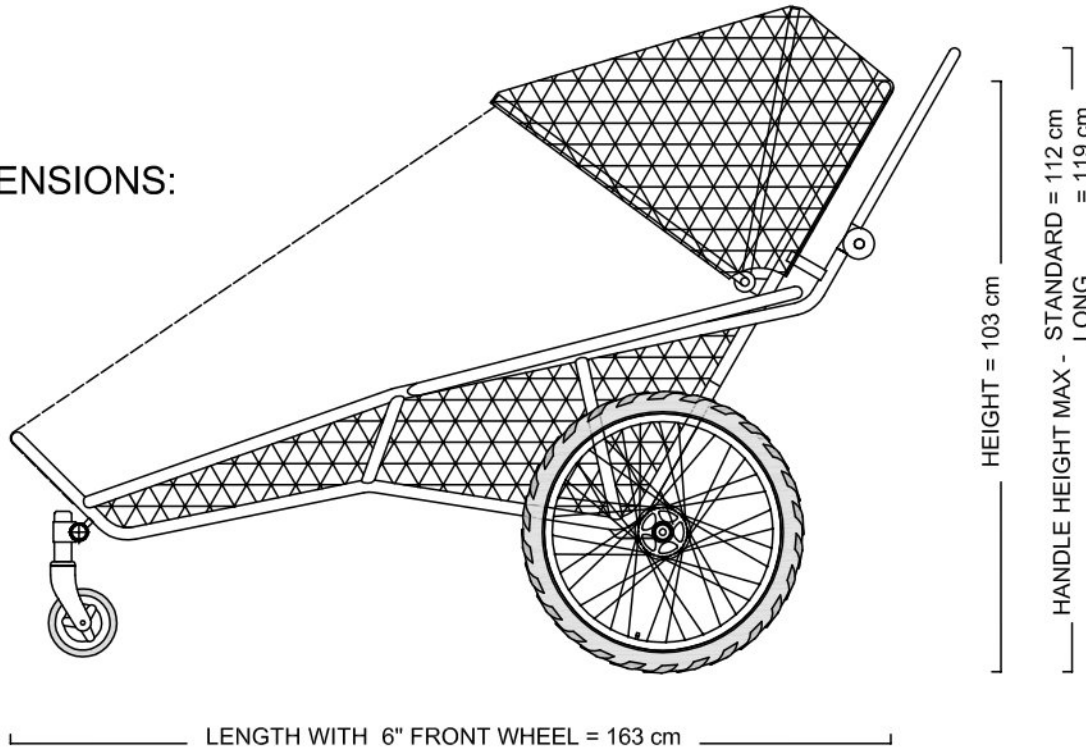

**) UPPER PART OF BODY MAX LENGTH

LENGTH = 118 cm

WIDTH MAX = 63 cm

A - A

36 cm

BASIC SET

SIZE:

BASIC DIMENSIONS:

LENGTH WITH 6" FRONT WHEEL = 138 cm

HEIGHT = 95 cm
STANDARD = 110 cm
HANDLE HEIGHT MAX - LONG = 117 cm

FRAME WIDTH = 63 cm
WHEEL TRACK MAX = 76 cm

18 cm

DIMENSIONS FOR TRANSPORT:

- *) LOWER PART OF BODY MAX LENGTH
- **) UPPER PART OF BODY MAX LENGTH

LENGTH = 138 cm

HEIGHT = 64 cm

WIDTH MAX = 63 cm

A - A

36 cm

33 cm

42 cm

BASIC SET

SIZE: **L**

BASIC DIMENSIONS:

DIMENSIONS FOR TRANSPORT:

- *) LOWER PART OF BODY MAX LENGTH
- **) UPPER PART OF BODY MAX LENGTH