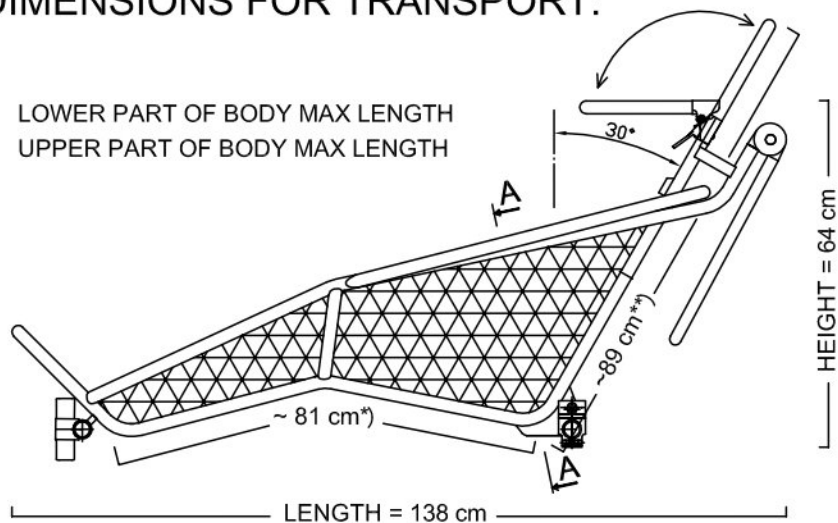

**) UPPER PART OF BODY MAX LENGTH

LENGTH = 118 cm

WIDTH MAX = 63 cm

A - A

36 cm

BASIC SET

SIZE:

BASIC DIMENSIONS:

LENGTH WITH 6" FRONT WHEEL = 138 cm

HEIGHT = 95 cm
STANDARD = 110 cm
HANDLE HEIGHT MAX - LONG = 117 cm

FRAME WIDTH = 63 cm
WHEEL TRACK MAX = 76 cm

18 cm

DIMENSIONS FOR TRANSPORT:

- *) LOWER PART OF BODY MAX LENGTH
- **) UPPER PART OF BODY MAX LENGTH

LENGTH = 138 cm

HEIGHT = 64 cm

WIDTH MAX = 63 cm

A - A

36 cm

33 cm

42 cm

BASIC SET

SIZE: **L**

BASIC DIMENSIONS:

DIMENSIONS FOR TRANSPORT:

- *) LOWER PART OF BODY MAX LENGTH
- **) UPPER PART OF BODY MAX LENGTH